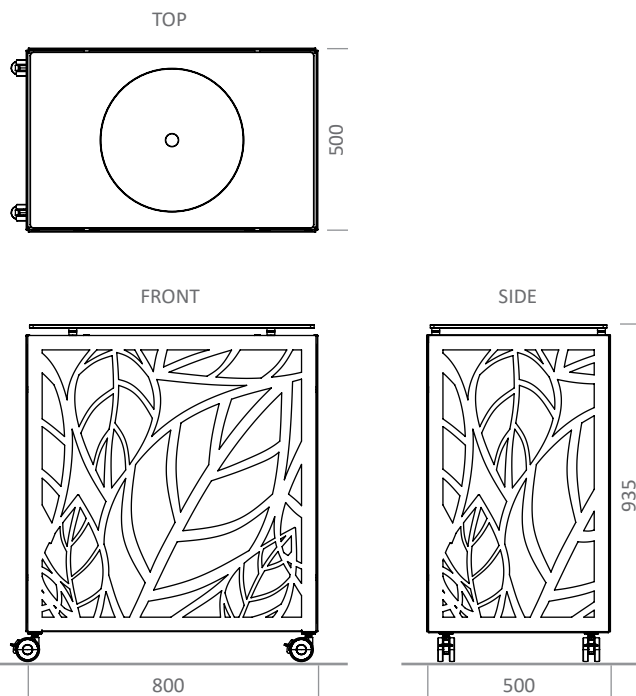

Warranty

1 year

Separate item / not included

Item No.: 11039

manufacturer: RIEBER
model: RRV-H1

weight:
40 kg [empty]
115 kg [full max.]