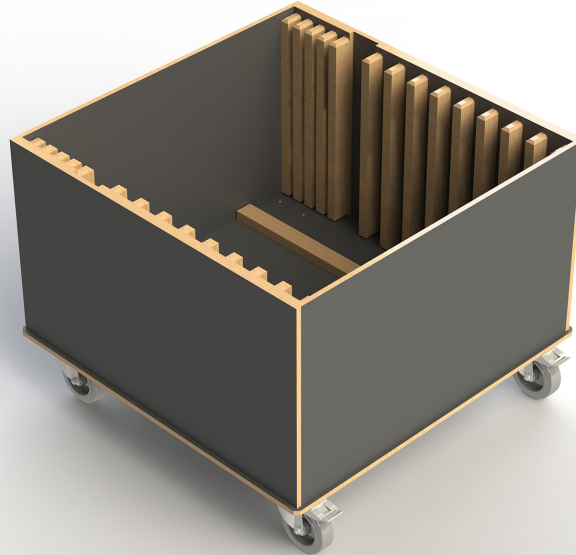

trolley to store and transport your VENTA products

VENTA<sup>®</sup>  
BY BÜCHIN DESIGN

**Item No.: 99114**

[LxWxH]: 880 x 880 x 670 mm  
total weight: 48 kg

**Trolley**

suitable for: STAGE\_80\_XS  
material: multi-layer-wood, 12 mm  
4 x steering wheels (all with break)

**Suitable VENTA products**

Item No.: 81004\_STAGE\_80\_XS

**Warranty**

1 year

**Loaded trolley**

[LxWxH]: 880 x 880 x 982 mm (full)  
Trolley for 4 x STAGE\_80\_XS (max. load)  
weight (empty): 48 kg  
weight (full): 162 kg (glass)