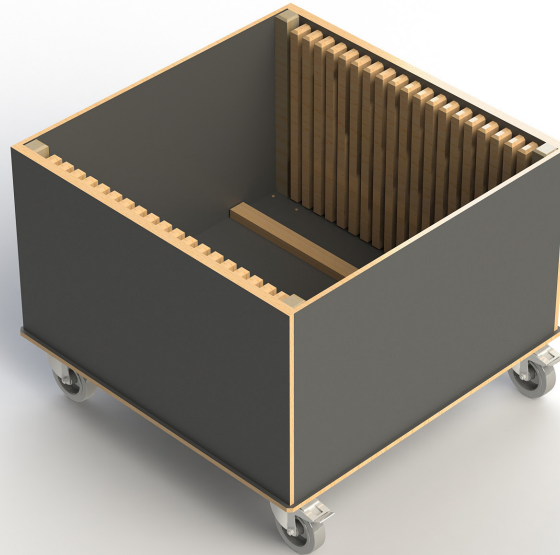

trolley to store and transport your VENTA products

VENTA[®]
BY BÜCHIN DESIGN

Item No.: 99152

[LxWxH]: 880 x 880 x 670 mm
total weight: 48 kg

Trolley

suitable for: STAGE_XS_table-top
material: multi-layer-wood, 12 mm
4 x steering wheels (all with break)

Suitable VENTA products

Item No.: 14018_table-top_STAGE_80_XS_COMPACT

Item No.: 14023_table-top_STAGE_50_XS_COMPACT

Warranty

1 year

Loaded trolley

[LxWxH]: 880 x 880 x 981 mm (full)
Trolley for 20 x STAGE_XS_table-top (max. load)
weight (empty): 48 kg
weight (full): 348 kg (glass)

Example (shown in schematic figure below)

Trolley for 20 x 14018_table-top_STAGE_80_XS_COMPACT