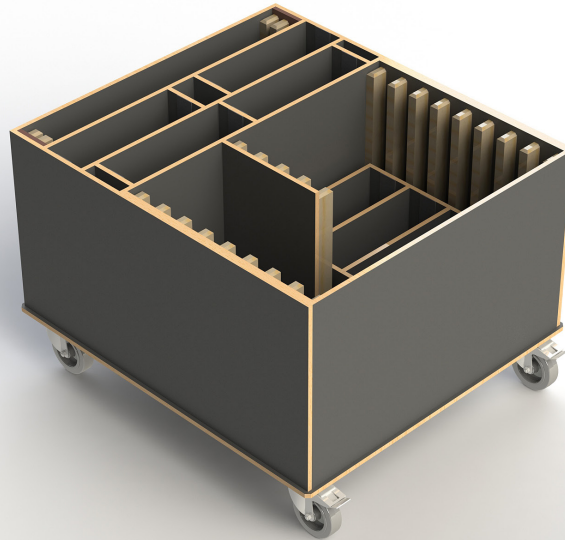

trolley to store and transport your VENTA products

VENTA[®]
BY BÜCHIN DESIGN

Item No.: 99166

[LxWxH]: 990 x 880 x 670 mm
total weight: 80 kg

Trolley

suitable for: STAGE_XS_INDUCTION_VARIO
material: multi-layer-wood, 12 mm
4 x steering wheels (all with break)

Suitable VENTA products

Item No.: 81107_STAGE_80_XS_INDUCTION_VARIO_2

Item No.: 81108_STAGE_80_XS_INDUCTION_VARIO_1

Warranty

1 year

Loaded trolley

[LxWxH]: 990 x 880 x 982 mm (full)
Trolley for 2 x STAGE_XS_INDUCTION_VARIO (max. load)
weight (empty): 80 kg
weight (full): 181,8 kg (glass)

Example (shown in schematic figure below)

Trolley for 2 x 81107_STAGE_80_XS_INDUCTION_VARIO_2