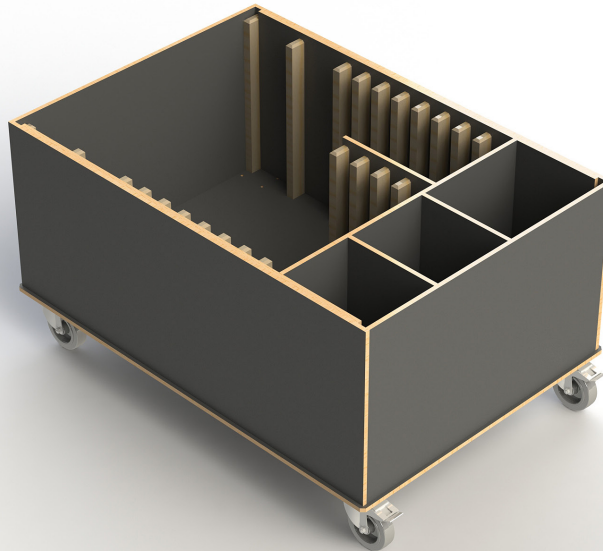

trolley to store and transport your VENTA products

VENTA[®]
BY BÜCHIN DESIGN

Item No.: 99145

[LxWxH]: 1250 x 870 x 670 mm
total weight: 55 kg

Trolley

suitable for: STAGE_XS_CHAFING-DISH
material: multi-layer-wood, 12 mm
4 x steering wheels (all with break)

Suitable VENTA products

Item No.: 81080_STAGE_80_XS_CHAFING-DISH_2

Item No.: 81080_STAGE_80_XS_CHAFING-DISH_1

Item No.: 51043_STAGE_50_XS_CHAFING-DISH_1

Warranty

1 year

Loaded trolley

[LxWxH]: 1250 x 870 x 957 mm (full)
Trolley for 2 x STAGE_XS_CHAFING-DISH (max. load)
weight (empty): 55 kg
weight (full): 109 kg

Example (shown in schematic figure below)

Trolley for 2 x 81080_STAGE_80_XS_CHAFING-DISH_2