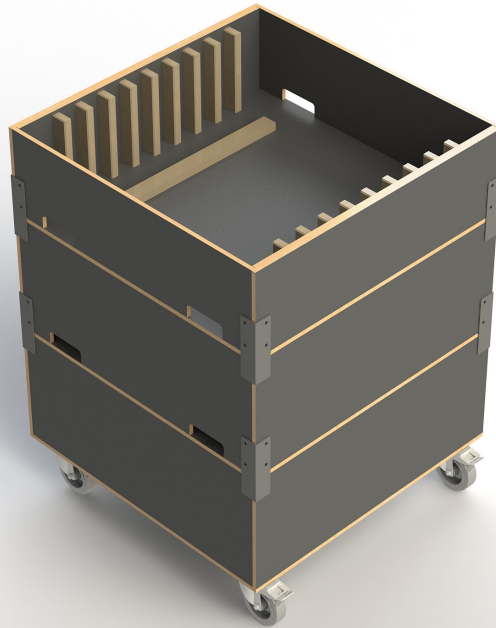

trolley to store and transport your VENTA products

VENTA[®]
BY BÜCHIN DESIGN

Item No.: 99118

[LxWxH]: 866 x 866 x 1241 mm
total weight: 85 kg

Trolley

suitable for: STAGE_80_XS_BAIN-MARIE_COOL+HOT
material: multi-layer-wood, 12 mm
4 x steering wheels (all with break)

Suitable VENTA products

Item No.: 81063_STAGE_80_XS_BAIN-MARIE_COOL+HOT
Item No.: 81006_STAGE_80_XS_COOL+HOT

Warranty

1 year

Loaded trolley

[LxWxH]: 866 x 866 x 1658 mm (full)
Trolley for 2 x STAGE_80_XS_BAIN-MARIE_COOL+HOT
(max. load)
weight (empty): 85 kg
weight (full): 228,2 kg

Example (shown in schematic figure below)

Trolley for 2 x 81063_STAGE_80_XS_BAIN-MARIE_COOL+HOT