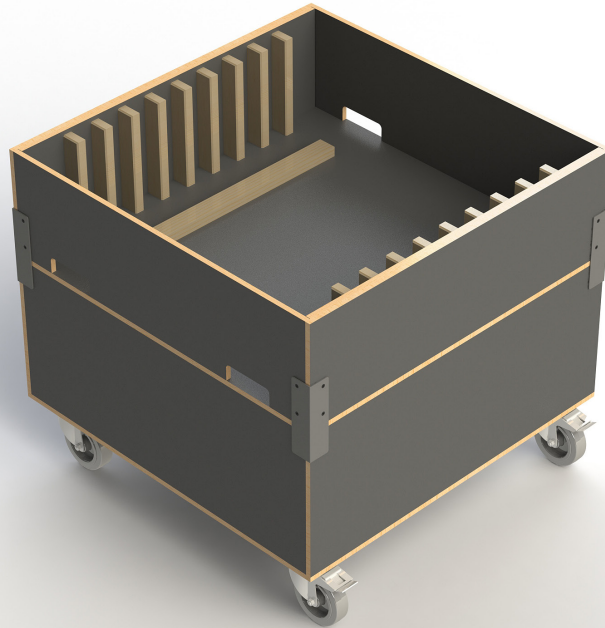

trolley to store and transport your VENTA products

VENTA[®]
BY BÜCHIN DESIGN

Item No.: 99117

[LxWxH]: 866 x 866 x 879 mm
total weight: 65 kg

Trolley

suitable for: STAGE_80_XS_BAIN-MARIE_COOL+HOT
material: multi-layer-wood, 12 mm
4 x steering wheels (all with break)

Suitable VENTA products

Item No.: 81063_STAGE_80_XS_BAIN-MARIE_COOL+HOT
Item No.: 81006_STAGE_80_XS_COOL+HOT

Warranty

1 year

Loaded trolley

[LxWxH]: 866 x 866 x 1297 mm (full)
Trolley for 1 x STAGE_80_XS_BAIN-MARIE_COOL+HOT
(max. load)
weight (empty): 65 kg
weight (full): 136,6 kg

Example (shown in schematic figure below)

Trolley for 1 x 81063_STAGE_80_XS_BAIN-MARIE_COOL+HOT