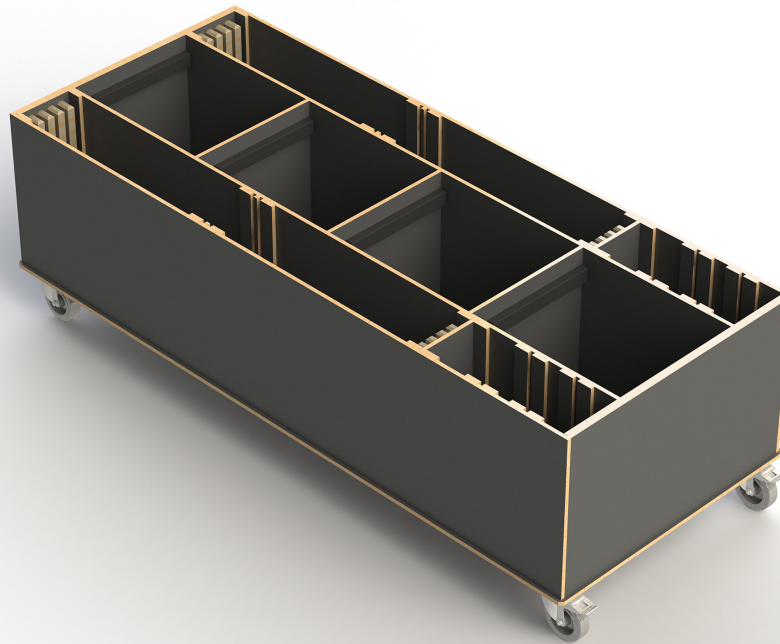

trolley to store and transport your VENTA products

VENTA[®]
BY BÜCHIN DESIGN

Item No.: 99153

[LxWxH]: 2112 x 870 x 670 mm
total weight: 106 kg

Trolley

material: multi-layer-wood, 12 mm
4 x steering wheels (all with break)

Suitable VENTA products

SHELF_STAGE_50 (L, M, S_164, S, XS)
SHELF_STAGE_80 (L, M, S_164, S, XS)
SHELF_47_STAGE_50 (L, M, S_164, S, XS)
SHELF_47_STAGE_80 (L, M, S_164, S, XS)

Warranty

1 year

Loaded trolley

[LxWxH]: 2112 x 870 x 964 mm (full)
Trolley for 10 - 15 x STAGE_SHELF_47 (max. load)
weight (empty): 106 kg
weight (full): 344 kg (glass)

Example (shown in schematic figure below)

Trolley for 10 x 80086_SHELF_47_STAGE_80_S