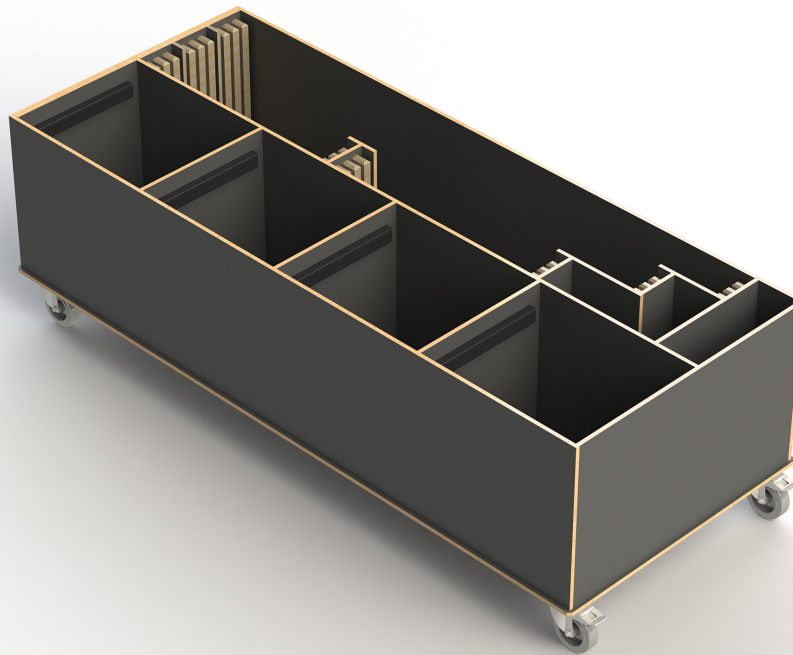

trolley to store and transport your VENTA products

VENTA[®]
BY BÜCHIN DESIGN

Item No.: 99161

[LxWxH]: 2112 x 870 x 670 mm
total weight: 90 kg

Trolley

suitable for: STAGE_SHELF_47
material: multi-layer-wood, 12 mm
4 x steering wheels (all with break)

Suitable VENTA products

Item No.: 80083_SHELF_47_STAGE_80_L
Item No.: 80084_SHELF_47_STAGE_80_M
Item No.: 80087_SHELF_47_STAGE_80_XS

Warranty

1 year

Loaded trolley

[LxWxH]: 2112 x 870 x 959 mm (full)
Trolley for 16 x STAGE_SHELF_47 (max. load)
weight (empty): 90 kg
weight (full): 351 kg (glass)

Example (shown in schematic figure below)

Trolley for 4 x 80083_SHELF_47_STAGE_80_L,
4 x 80084_SHELF_47_STAGE_80_M,
8 x 80087_SHELF_47_STAGE_80_XS