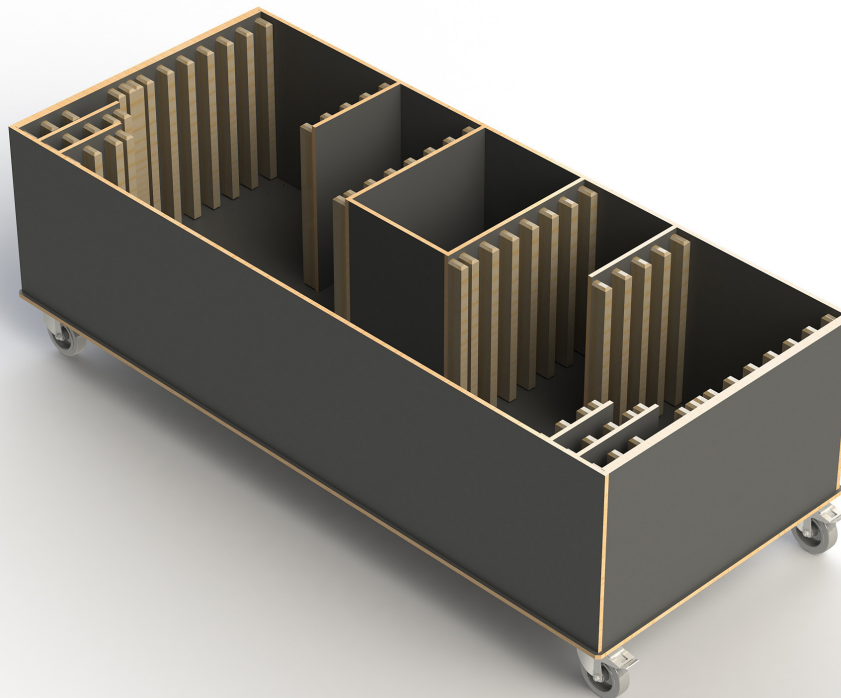

trolley to store and transport your VENTA products

VENTA[®]
BY BÜCHIN DESIGN

Item No.: 99106

[LxWxH]: 2038 x 870 x 670 mm
total weight: 75 kg

Trolley

suitable for: set of STAGE tables
material: multi-layer-wood, 12 mm
4 x steering wheels (all with break)

Suitable VENTA products

Item No.: 51001_STAGE_50_set_of_4_tables

Item No.: 51050_STAGE_50_set_of_3_tables

Item No.: 81001_STAGE_80_set_of_4_tables

Item No.: 81094_STAGE_80_set_of_3_tables

Warranty

1 year

Loaded trolley

[LxWxH]: 2038 x 870 x 982 mm (full)
Trolley for 1 x set of STAGE tables (max. load)
weight (empty): 75 kg
weight (full): 241,5 kg (glass)

Example (shown in schematic figure)

Trolley for 1 x 81001_STAGE_80_set_of_4_tables