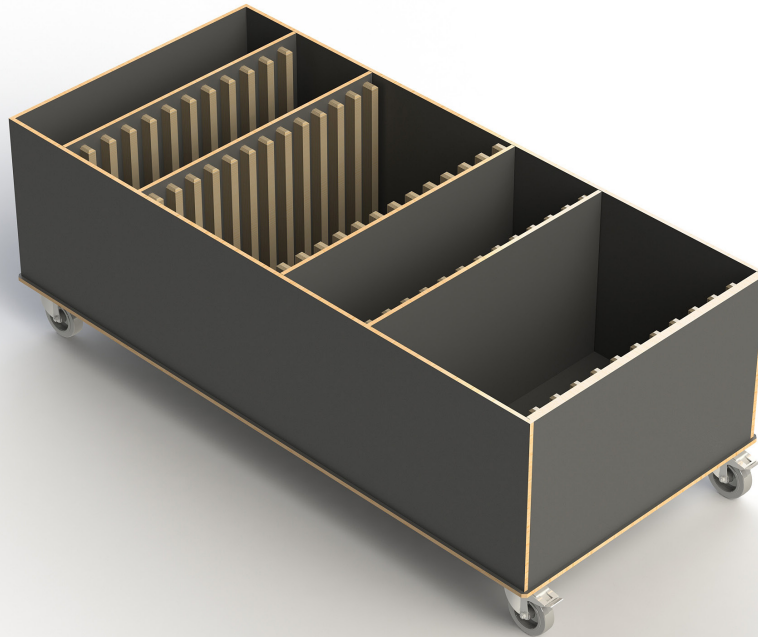

trolley to store and transport your VENTA products

VENTA[®]
BY BÜCHIN DESIGN

Item No.: 99122

[LxWxH]: 1880 x 870 x 670 mm
total weight: 87 kg

Trolley

suitable for: base_STAGE_80_S
material: multi-layer-wood, 12 mm
4 x steering wheels (all with break)

Suitable VENTA products

Item No.: 81039_base_STAGE_80_S

Warranty

1 year

Loaded trolley

[LxWxH]: 1880 x 870 x 912 mm (full)
Trolley for 6 x base_STAGE_80_S (max. load)
weight (empty): 87 kg
weight (full): 183 kg

Example (shown in schematic figure below)

Trolley for 6 x 81039_base_STAGE_80_S