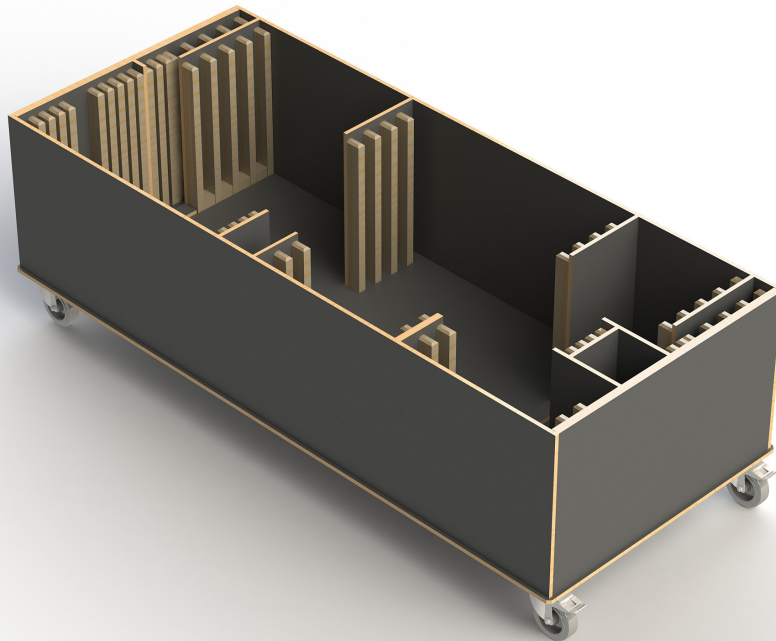

trolley to store and transport your VENTA products

VENTA[®]
BY BÜCHIN DESIGN

Item No.: 99147

[LxWxH]: 2038 x 870 x 670 mm
total weight: 70 kg

Trolley

suitable for: STAGE_MOBILE_BAR
material: multi-layer-wood, 12 mm
4 x steering wheels (all with break)

Suitable VENTA products

Item No.: 51002_STAGE_50_L
Item No.: 81003_STAGE_80_M
Item No.: 38044_FRONTBLIND_STAGE_M
Item No.: 38048_SIDEBLIND_STAGE_80

Warranty

1 year

Loaded trolley

[LxWxH]: 2038 x 870 x 1003 mm (full)
Trolley for 2 x STAGE_MOBILE_BAR (max. load)
weight (empty): 70 kg
weight (full): 252 kg (glass)

Example (shown in schematic figure below)

Trolley for 2 x STAGE_MOBILE_BAR