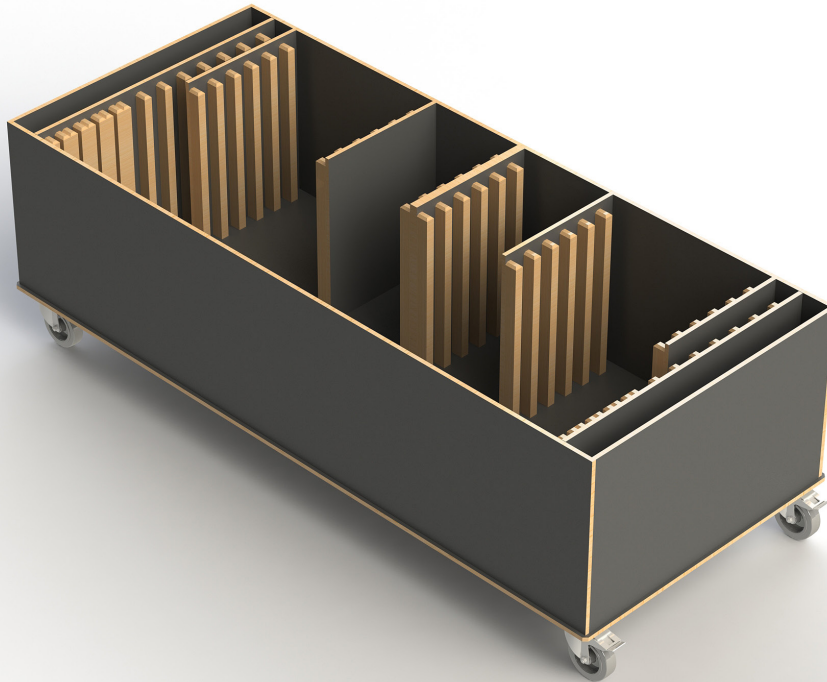

trolley to store and transport your VENTA products

VENTA[®]
BY BÜCHIN DESIGN

Item No.: 99109

[LxWxH]: 2038 x 870 x 670 mm
total weight: 89 kg

Trolley

suitable for: STAGE_M
material: multi-layer-wood, 12 mm
4 x steering wheels (all with break)

Suitable VENTA products

Item No.: 81003_STAGE_80_M
Item No.: 51003_STAGE_50_M

Warranty

1 year

Loaded trolley

[LxWxH]: 2038 x 870 x 974 mm (full)
Trolley for 4 x STAGE_M (max. load)
weight (empty): 89 kg
weight (full): 297 kg (glass)

Example (shown in schematic figure)

Trolley for 4 x 81003_STAGE_80_M