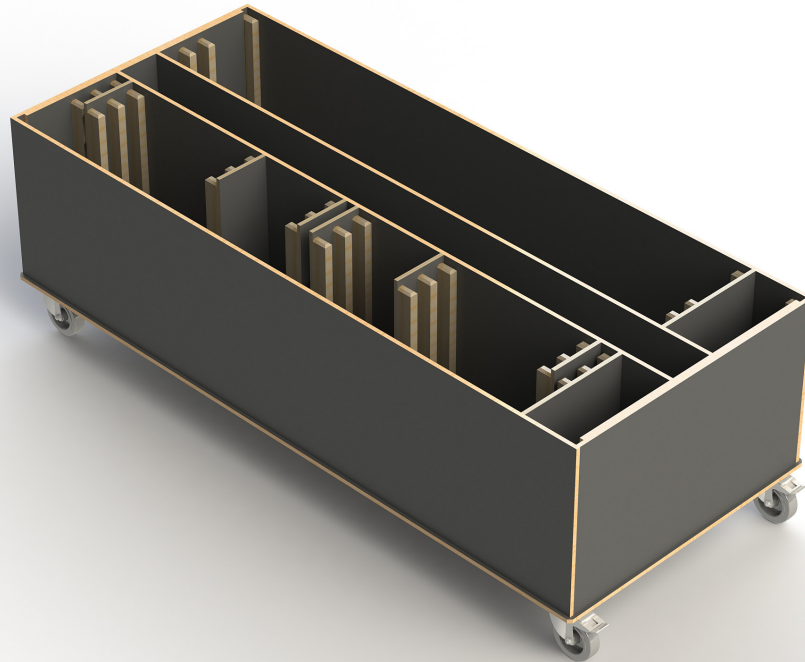

trolley to store and transport your VENTA products

VENTA<sup>®</sup>  
BY BÜCHIN DESIGN

**Item No.: 99144**

[LxWxH]: 1880 x 870 x 670 mm  
total weight: 75 kg

**Trolley**

suitable for: STAGE\_M\_CHAFING-DISH  
material: multi-layer-wood, 12 mm  
4 x steering wheels (all with break)

**Suitable VENTA products**

Item No.: 81078\_STAGE\_80\_M\_CHAFING-DISH\_4

Item No.: 81079\_STAGE\_80\_M\_CHAFING-DISH\_3

Item No.: 51042\_STAGE\_50\_M\_CHAFING-DISH\_2

**Warranty**

1 year

**Loaded trolley**

[LxWxH]: 1880 x 870 x 957 mm (full)  
Trolley for 2 x STAGE\_M\_CHAFING-DISH (max. load)  
weight (empty): 75 kg  
weight (full): 164 kg

**Example (shown in schematic figure below)**

Trolley for 2 x 81078\_STAGE\_80\_M\_CHAFING-DISH\_4