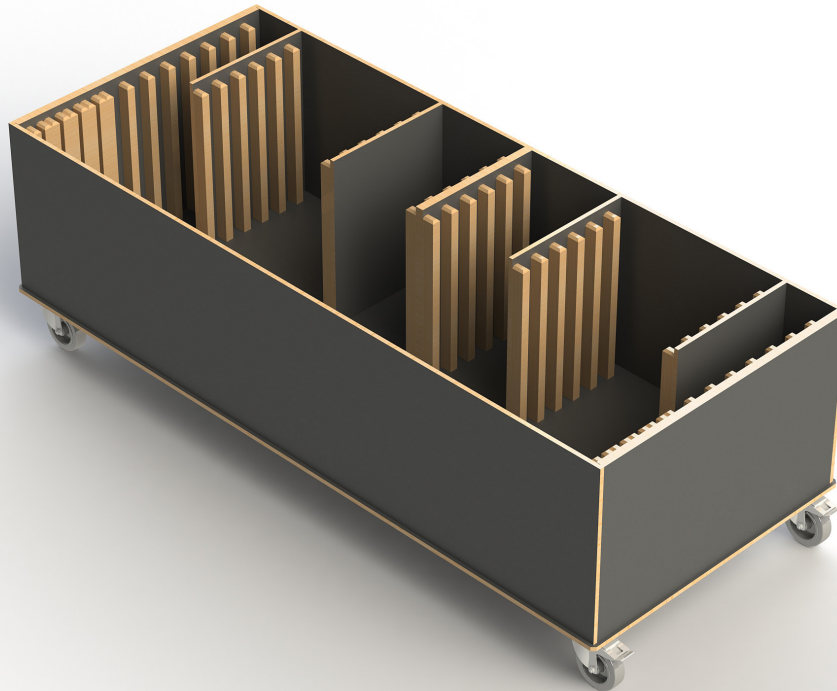

trolley to store and transport your VENTA products

VENTA[®]
BY BÜCHIN DESIGN

Item No.: 99107

[LxWxH]: 2038 x 870 x 670 mm
total weight: 75 kg

Trolley

suitable for: STAGE_L
material: multi-layer-wood, 12 mm
4 x steering wheels (all with break)

Suitable VENTA products

Item No.: 81002_STAGE_80_L
Item No.: 51002_STAGE_50_L

Warranty

1 year

Loaded trolley

[LxWxH]: 2038 x 870 x 982 mm (full)
Trolley for 4 x STAGE_L (max. load)
weight (empty): 75 kg
weight (full): 303 kg (glass)

Example (shown in schematic figure)

Trolley for 4 x 81002_STAGE_80_L