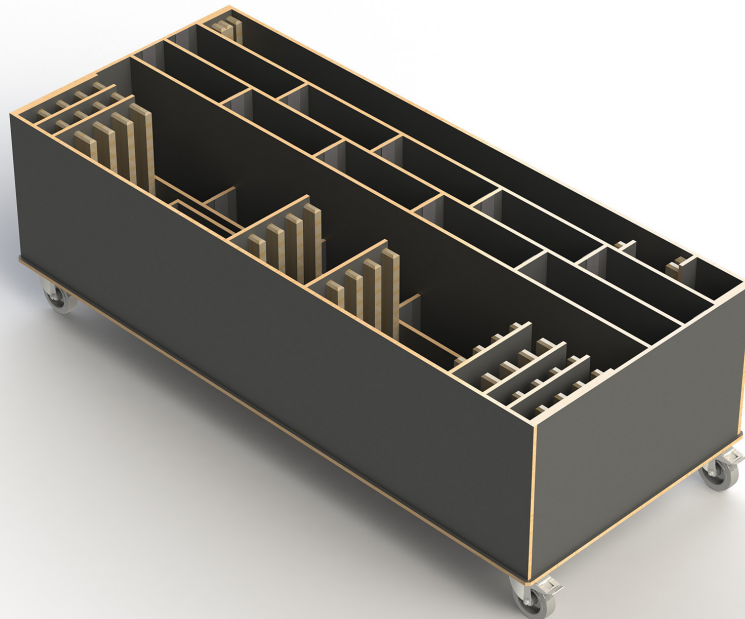

trolley to store and transport your VENTA products

VENTA[®]
BY BÜCHIN DESIGN

Item No.: 99163

[LxWxH]: 2038 x 850 x 670 mm
total weight: 105 kg

Trolley

suitable for: STAGE_INDUCTION_VARIO
material: multi-layer-wood, 12 mm
4 x steering wheels (all with break)

Suitable VENTA products

Item No.: 81095_STAGE_80_L_INDUCTION_VARIO_4
Item No.: 81096_STAGE_80_L_INDUCTION_VARIO_3
Item No.: 81097_STAGE_80_L_INDUCTION_VARIO_2
Item No.: 81098_STAGE_80_L_INDUCTION_VARIO_1
Item No.: 81099_STAGE_80_M_INDUCTION_VARIO_4
Item No.: 81100_STAGE_80_M_INDUCTION_VARIO_3
Item No.: 81101_STAGE_80_M_INDUCTION_VARIO_2
Item No.: 81102_STAGE_80_M_INDUCTION_VARIO_1
Item No.: 81103_STAGE_80_S_164_INDUCTION_VARIO_4
Item No.: 81104_STAGE_80_S_164_INDUCTION_VARIO_3
Item No.: 81105_STAGE_80_S_164_INDUCTION_VARIO_2
Item No.: 81106_STAGE_80_S_164_INDUCTION_VARIO_1
Item No.: 81107_STAGE_80_XS_INDUCTION_VARIO_2
Item No.: 81108_STAGE_80_XS_INDUCTION_VARIO_1

Warranty

1 year

Loaded trolley

[LxWxH]: 2038 x 850 x 971 mm (full)
Trolley for 2 x STAGE_INDUCTION_VARIO (max. load)
weight (empty): 105 kg
weight (full): 296,8 kg (glass)

Example (shown in schematic figure below)