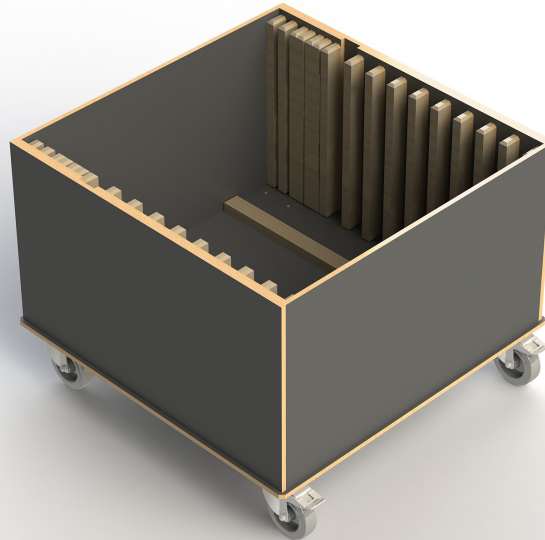

trolley to store and transport your VENTA products

VENTA[®]
BY BÜCHIN DESIGN

Item No.: 99116

[LxWxH]: 880 x 880 x 670 mm
total weight: 55 kg

Trolley

suitable for: STAGE_80_XS_COOL
material: multi-layer-wood, 12 mm
4 x steering wheels (all with break)

Suitable VENTA products

Item No.: 81007_STAGE_80_XS_COOL

Warranty

1 year

Loaded trolley

[LxWxH]: 880 x 880 x 982 mm (full)
Trolley for 2 x STAGE_80_XS_COOL (max. load)
weight (empty): 55 kg
weight (full): 148,4 kg

Example (shown in schematic figure below)

Trolley for 2 x 81007_STAGE_80_XS_COOL