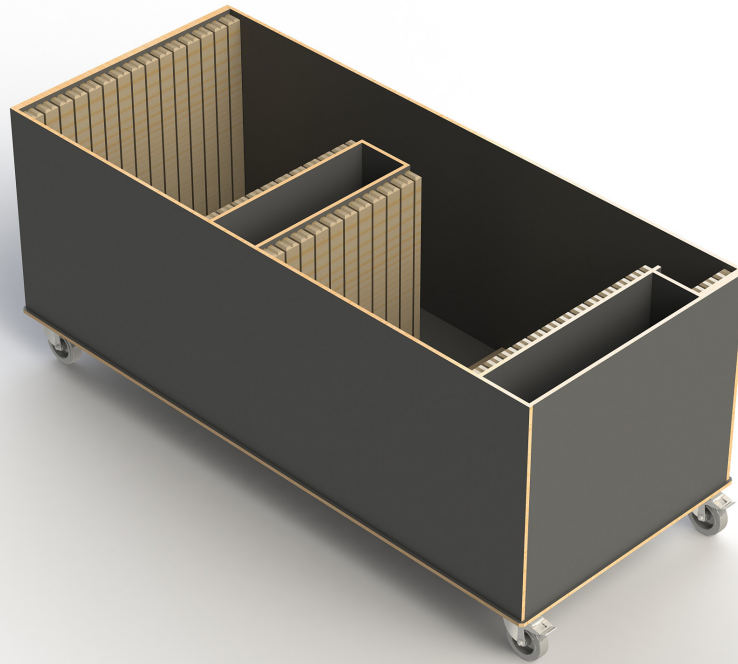

trolley to store and transport your VENTA products

VENTA[®]
BY BÜCHIN DESIGN

Item No.: 99128

[LxWxH]: 2038 x 870 x 670 mm
total weight: 90 kg

Trolley

suitable for: sets of FRONT- & SIDEBLIND
material: multi-layer-wood, 12 mm
4 x steering wheels (all with break)

Suitable VENTA products

Item No.: 38043_FRONTBLIND_STAGE_L
Item No.: 38044_FRONTBLIND_STAGE_M
Item No.: 38047_FRONTBLIND_STAGE_XS
Item No.: 38048_SIDEBLIND_STAGE_80

Warranty

1 year

Loaded trolley

[LxWxH]: 2038 x 870 x 1013 mm (full)
Trolley for 2 x sets of FRONT- & SIDEBLIND (max. load)
weight (empty): 90 kg
weight (full): 259,2 kg

Example (shown in schematic figure below)

Trolley for 2 x sets of FRONT- & SIDEBLIND