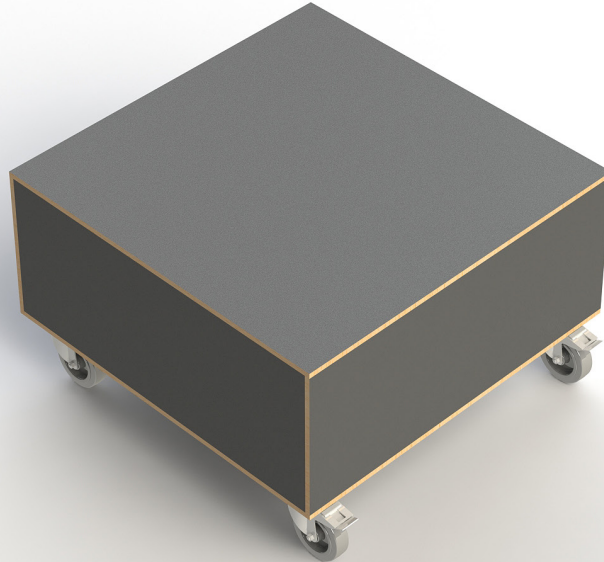

trolley to store and transport your VENTA products

VENTA<sup>®</sup>  
BY BÜCHIN DESIGN

**Item No.: 99154**

[LxWxH]: 866 x 866 x 530 mm  
total weight: 33 kg

**Trolley**

suitable for: STAGE\_table-top  
material: multi-layer-wood, 12 mm  
4 x steering wheels (all with break)

**Suitable VENTA products**

Item No.: 11014\_table-top\_STAGE\_80\_XS\_COOL+HOT

Item No.: 11028\_table-top\_STAGE\_80\_XS\_BAIN-MARIE\_C+H

Item No.: 11029\_table-top\_STAGE\_50\_XS\_BAIN-MARIE\_C+H

**Warranty**

1 year

**Loaded trolley**

[LxWxH]: 866 x 866 x 530 mm (full)  
Trolley for 1 x STAGE\_table-top (max. load)  
weight (empty): 33 kg  
weight (full): 91 kg (glass)

**Example (shown in schematic figure below)**