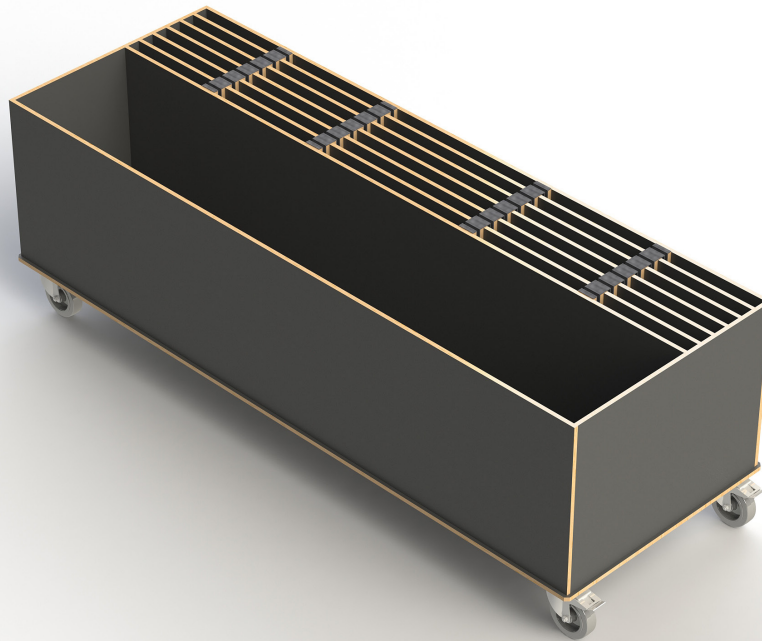

trolley to store and transport your VENTA products

VENTA[®]
BY BÜCHIN DESIGN

Item No.: 99165

[LxWxH]: 2038 x 730 x 670 mm
total weight: 90 kg

Trolley

suitable for: SNEEZEGUARD_TRAVERSE
material: multi-layer-wood, 12 mm
4 x steering wheels (all with break)

Suitable VENTA products

Item No.: 66080_SNEEZEGUARD_TRAVERSE_L
Item No.: 66081_SNEEZEGUARD_TRAVERSE_M
Item No.: 66082_SNEEZEGUARD_TRAVERSE_S_164
Item No.: 66083_SNEEZEGUARD_TRAVERSE_S
Item No.: 66084_SNEEZEGUARD_TRAVERSE_XS

Warranty

1 year

Loaded trolley

[LxWxH]: 2038 x 730 x 1048 mm (full)
Trolley for 6 x SNEEZEGUARD_TRAVERSE (max. load)
weight (empty): 90 kg
weight (full): 187,2 kg (glass)

Example (shown in schematic figure below)