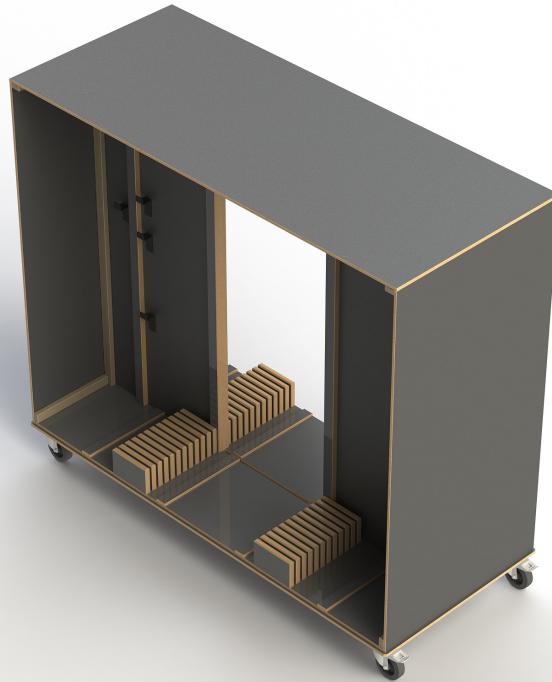

trolley to store and transport your VENTA products

VENTA[®]
BY BÜCHIN DESIGN

Item No.: 99157

[LxWxH]: 2038 x 870 x 1830 mm
total weight: 150 kg

Trolley

suitable for: SNEEZEGUARD_STAGE
material: multi-layer-wood, 12 mm
4 x steering wheels (all with break)

Suitable VENTA products

Item No.: 66058_SNEEZEGUARD_STAGE_L_OS
Item No.: 66059_SNEEZEGUARD_STAGE_L_DS
Item No.: 66060_SNEEZEGUARD_STAGE_M_OS
Item No.: 66061_SNEEZEGUARD_STAGE_M_DS
Item No.: 66062_SNEEZEGUARD_STAGE_S_164_OS
Item No.: 66063_SNEEZEGUARD_STAGE_S_164_DS
Item No.: 66064_SNEEZEGUARD_STAGE_S_OS
Item No.: 66065_SNEEZEGUARD_STAGE_S_DS
Item No.: 66066_SNEEZEGUARD_STAGE_XS_OS
Item No.: 66067_SNEEZEGUARD_STAGE_XS_DS
Item No.: 66080_SNEEZEGUARD_TRAVERSE_L
Item No.: 66081_SNEEZEGUARD_TRAVERSE_M
Item No.: 66082_SNEEZEGUARD_TRAVERSE_S_164
Item No.: 66083_SNEEZEGUARD_TRAVERSE_S
Item No.: 66084_SNEEZEGUARD_TRAVERSE_XS

Warranty

1 year

Loaded trolley

[LxWxH]: 2038 x 870 x 1830 mm (full)
Trolley for 00 x SNEEZEGUARD_STAGE (max. load)
weight (empty): 150 kg
weight (full): 329,4 kg (glass)

Example (shown in schematic figure below)