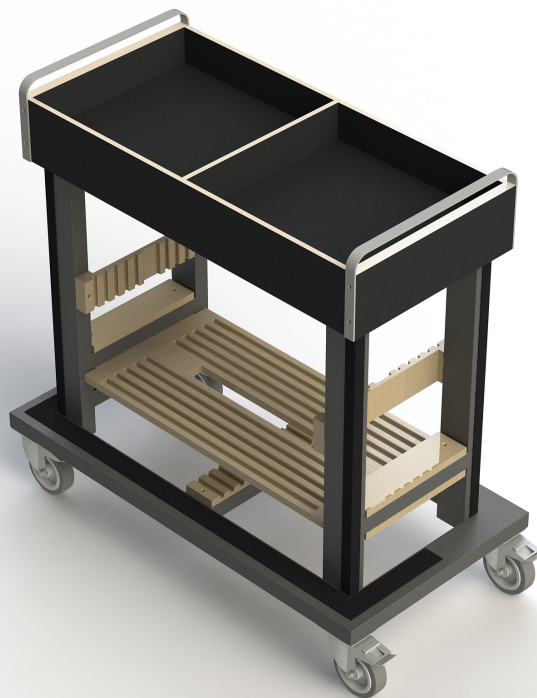

trolley to store and transport your VENTA products

VENTA<sup>®</sup>  
BY BÜCHIN DESIGN

**Item No.: 99102**

[LxWxH]: 1070 x 555 x 1060 mm  
total weight: 47 kg

**Trolley**

suitable for: SET\_70  
material: multi-layer-wood, 12 mm  
4 x steering wheels (all with break)

**Suitable VENTA products**

Item No.: 23001\_SET\_70

**Warranty**

1 year

**Loaded trolley**

[LxWxH]: 1070 x 555 x 1060 mm (full)  
Trolley for 10 x SET\_70 (max. load)  
weight (empty): 47 kg  
weight (full): 226 kg (glass)