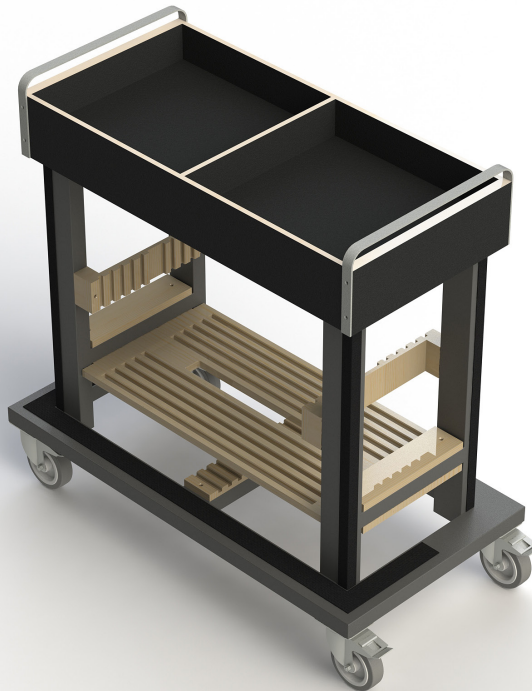

trolley to store and transport your VENTA products

VENTA[®]
BY BÜCHIN DESIGN

Item No.: 99104

[LxWxH]: 1070 x 555 x 1060 mm
total weight: 47 kg

Trolley

suitable for: SET_65
material: multi-layer-wood, 12 mm
4 x steering wheels (all with break)

Suitable VENTA products

Item No.: 23004_SET_65

Warranty

1 year

Loaded trolley

[LxWxH]: 1070 x 555 x 1060 mm (full)
Trolley for 10 x SET_65 (max. load)
weight (empty): 47 kg
weight (full): 226 kg (glass)

Example (shown in schematic figure below)