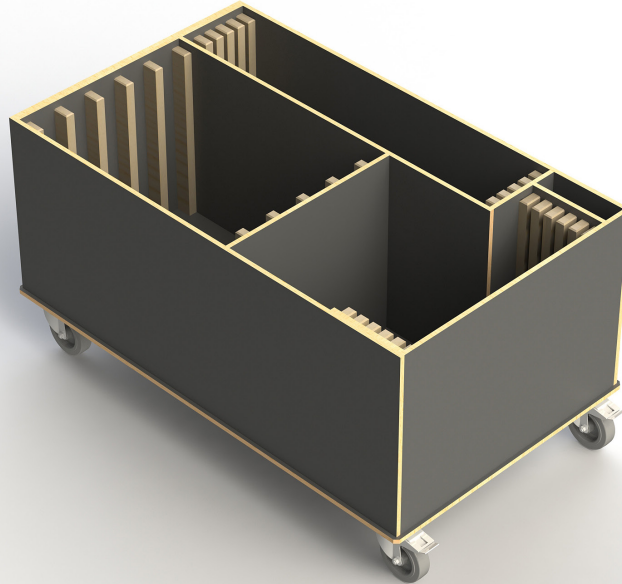

trolley to store and transport your VENTA products

VENTA<sup>®</sup>  
BY BÜCHIN DESIGN

**Item No.: 99164**

[LxWxH]: 1282 x 764 x 670 mm  
total weight: 90 kg

**Trolley**

suitable for: SET\_100  
material: multi-layer-wood, 12 mm  
4 x steering wheels (all with break)

**Suitable VENTA products**

Item No.: 23017\_SET\_100  
Item No.: 23018\_SET\_100\_without\_lower\_tray

**Warranty**

1 year

**Loaded trolley**

[LxWxH]: 1282 x 764 x 1208 mm (full)  
Trolley for 5 x tables SET\_100 (max. load)  
weight (empty): 90 kg  
weight (full): 213,5 kg (glass)

**Example (shown in schematic figure below)**

Trolley for 5 x 23017\_SET\_100