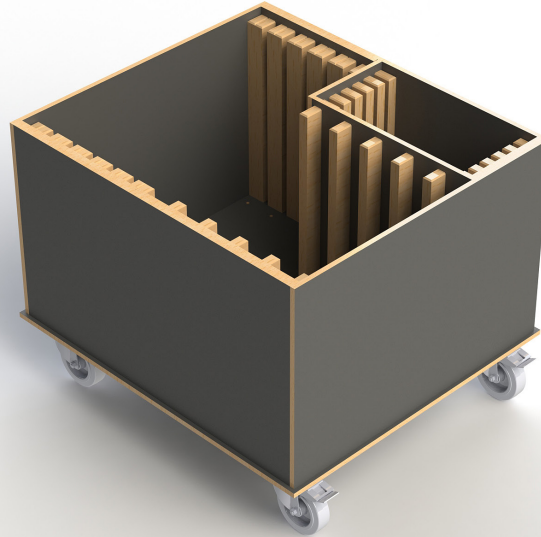

trolley to store and transport your VENTA products

VENTA<sup>®</sup>  
BY BÜCHIN DESIGN

**Item No.: 99137**

[LxWxH]: 780 x 870 x 670 mm  
total weight: 45 kg

**Trolley**

suitable for: SCAPE\_70\_SQ\_105  
material: multi-layer-wood, 12 mm  
4 x steering wheels (all with break)

**Suitable VENTA products**

Item No.: 24010\_SCAPE\_70\_SQ\_75  
Item No.: 24011\_SCAPE\_70\_SQ\_90  
Item No.: 24012\_SCAPE\_70\_SQ\_105  
Item No.: 24019\_SCAPE\_70\_RO\_75  
Item No.: 24020\_SCAPE\_70\_RO\_90  
Item No.: 24021\_SCAPE\_70\_RO\_105  
Item No.: 24022\_SCAPE\_70\_SQ\_75  
Item No.: 24023\_SCAPE\_70\_SQ\_90  
Item No.: 24024\_SCAPE\_70\_SQ\_105  
Item No.: 24025\_SCAPE\_70\_RO\_75  
Item No.: 24026\_SCAPE\_70\_RO\_90  
Item No.: 24027\_SCAPE\_70\_RO\_105

**Warranty**

1 year

**Loaded trolley**

[LxWxH]: 780 x 870 x 1205 mm (full)  
Trolley for 5 x SCAPE\_70\_SQ\_105 (max. load)  
weight (empty): 45 kg  
weight (full): 152 kg (glass)

**Example (shown in schematic figure below)**