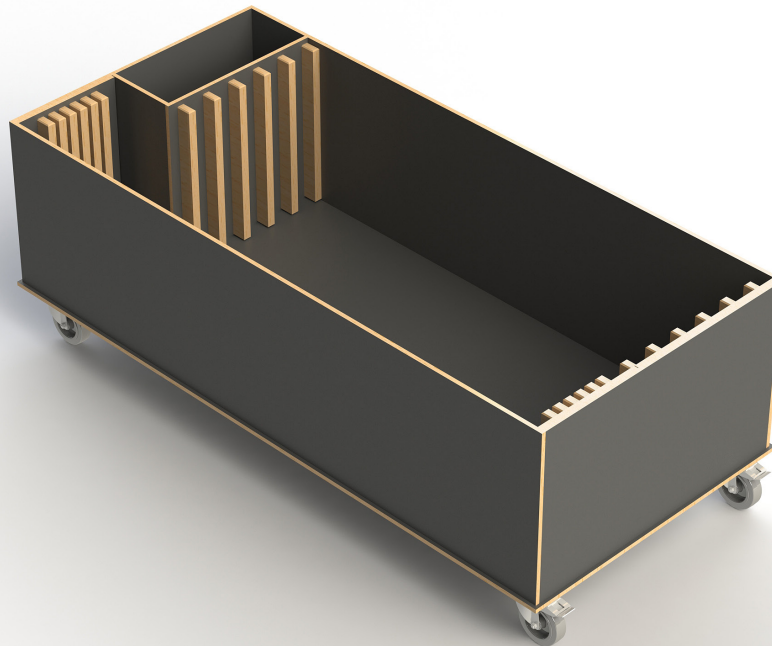

trolley to store and transport your VENTA products

VENTA[®]
BY BÜCHIN DESIGN

Item No.: 99136

[LxWxH]: 1880 x 870 x 670 mm
total weight: 72 kg

Trolley

suitable for: SCAPE_180_90
material: multi-layer-wood, 12 mm
4 x steering wheels (all with break)

Suitable VENTA products

Item No.: 24002_SCAPE_180_90

Warranty

1 year

Loaded trolley

[LxWxH]: 1880 x 870 x 1058 mm (full)
Trolley for 5 x SCAPE_180_90 (max. load)
weight (empty): 72 kg
weight (full): 327 kg (glass)

Example (shown in schematic figure below)

Trolley for 5 x 24002_SCAPE_180_90