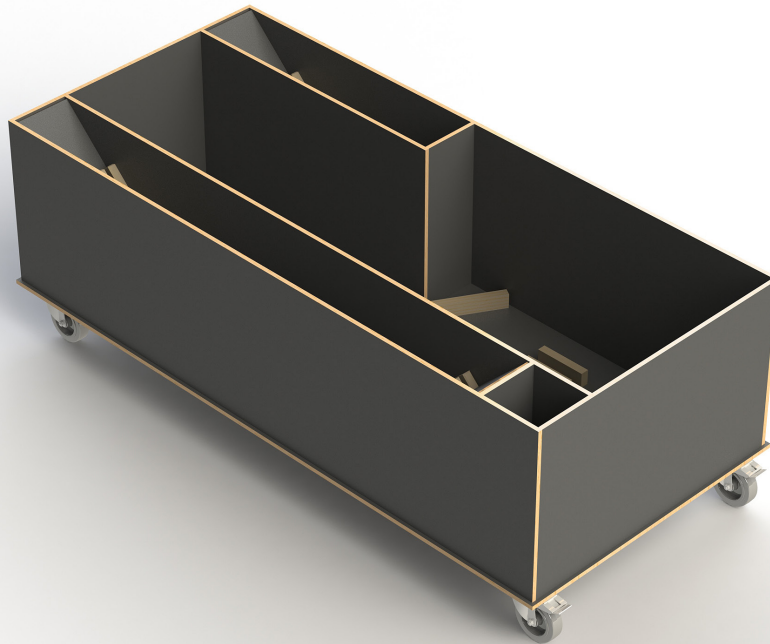

trolley to store and transport your VENTA products

VENTA[®]
BY BÜCHIN DESIGN

Item No.: 99135

[LxWxH]: 1880 x 870 x 670 mm
total weight: 77 kg

Trolley

suitable for: QUAD_230
material: multi-layer-wood, 12 mm
4 x steering wheels (all with break)

Suitable VENTA products

Item No.: 28001_QUAD_230 (set of 2 items)

Warranty

1 year

Loaded trolley

[LxWxH]: 1880 x 870 x 1059 mm (full)
Trolley for 4 x QUAD_230 (max. load)
weight (empty): 77 kg
weight (full): 237 kg (glass)

Example (shown in schematic figure below)

Trolley for 4 x 28001_QUAD_230 (set of 2 items)