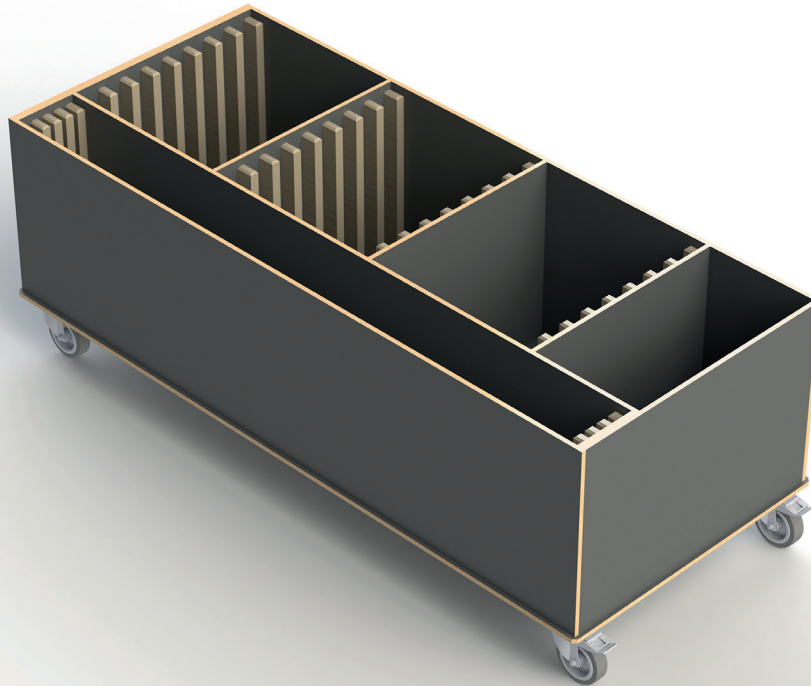

Trolley to store and transport your VENTA products

VENTA[®]
BY BÜCHIN DESIGN

Item No.: 99904

[LxWxH]: 1878 x 800 x 670 mm
total weight: 70 kg

Trolley

suitable for: MEET_80_180
material: multi-layer-wood, 12 mm
4 x steering wheels (all with break)

Warranty

1 year

Loaded trolley

[LxWxH]: 1878 x 800 x 980 mm (full)
Trolley for 4 x MEET_80_180 (max. load)
weight (empty): 70 kg
weight (full): 223,2 kg

Example (shown in schematic figure)

Trolley for 4 x 37003_MEET_80_180