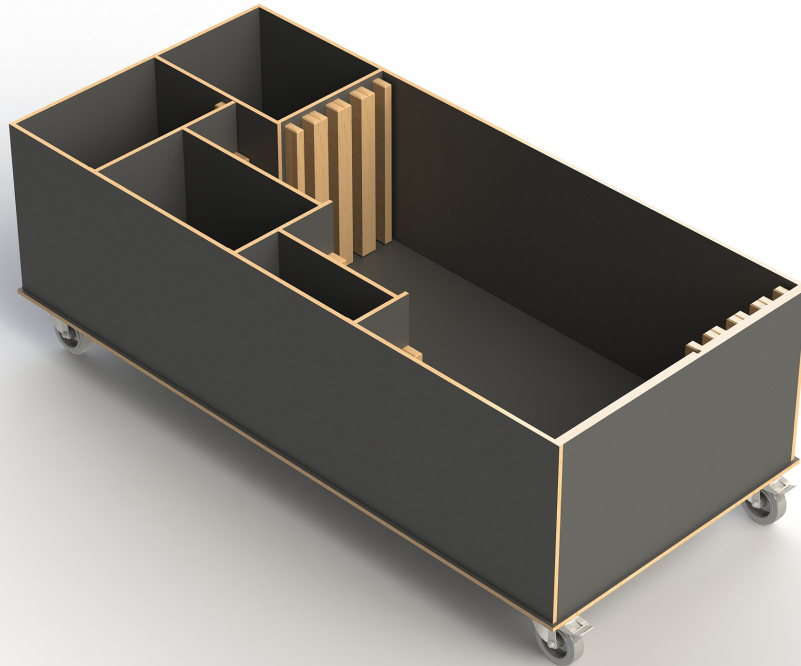

trolley to store and transport your VENTA products

VENTA®
BY BÜCHIN DESIGN

Item No.: 99134

[LxWxH]: 1880 x 870 x 670 mm
total weight: 77 kg

Trolley

suitable for: LEVEL_150
material: multi-layer-wood, 12 mm
4 x steering wheels (all with break)

Suitable VENTA products

Item No.: 26001_LEVEL_150

Warranty

1 year

Loaded trolley

[LxWxH]: 1880 x 870 x 999 mm (full)
Trolley for 4 x LEVEL_150 (max. load)
weight (empty): 77 kg
weight (full): 281 kg (glass)

Example (shown in schematic figure below)

Trolley for 4 x 26001_LEVEL_150