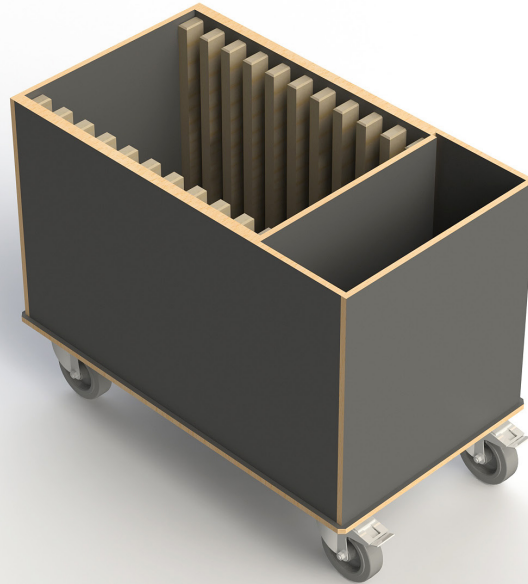

trolley to store and transport your VENTA products

VENTA[®]
BY BÜCHIN DESIGN

Item No.: 99105

[LxWxH]: 870 x 500 x 670 mm
total weight: 43 kg

Trolley

suitable for: LED_Frame_SET
material: multi-layer-wood, 12 mm
4 x steering wheels (all with break)

Suitable VENTA products

Item No.: 66001_LED_Frame_SET

Warranty

1 year

Loaded trolley

[LxWxH]: 870 x 500 x 1105 mm (full)
Trolley for 10 x LED_Frame_SET (max. load)
weight (empty): 43 kg
weight (full): 104 kg

Example (shown in schematic figure)

Trolley for 10 x 66001_LED_Frame_SET