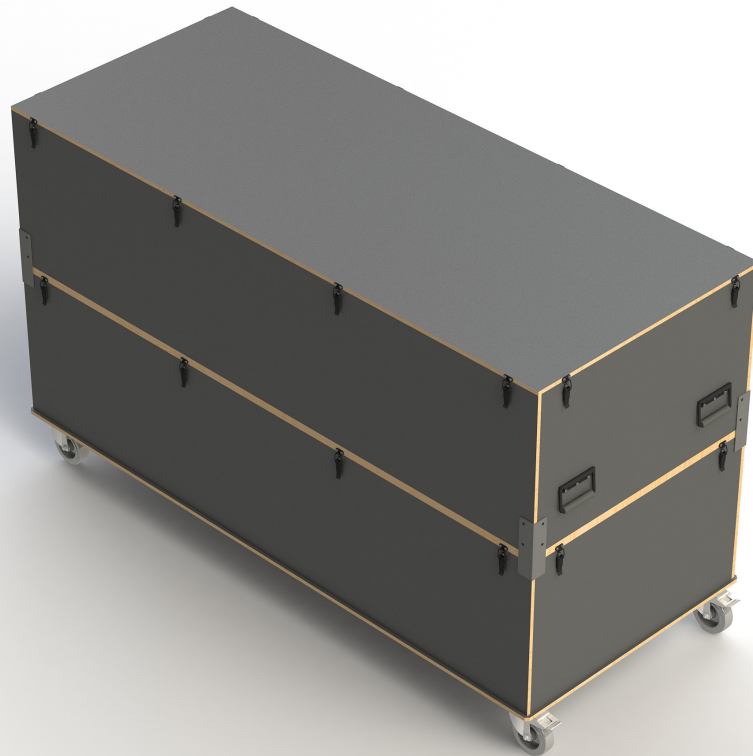

trolley to store and transport your VENTA products

VENTA[®]
BY BÜCHIN DESIGN

Item No.: 99151

[LxWxH]: 2038 x 870 x 1215 mm
total weight: 130 kg

Trolley

suitable for: VENTA_HEATBRIDGES
material: multi-layer-wood, 12 mm
4 x steering wheels (all with break)

Suitable VENTA products

Item No.: 66002_HEATBRIDGE_BEER_SOLARIS_180
Item No.: 66004_HEATBRIDGE_BARTSCHER_180
Item No.: 66012_HEATBRIDGE_BEER_SOLARIS_80
Item No.: 66013_HEATBRIDGE_BEER_SOLARIS_180_DS
Item No.: 66014_HEATBRIDGE_BEER_SOLARIS_80_DS
Item No.: 66019_HEATBRIDGE_BEER_SOLARIS_196_DS
Item No.: 66032_HEATBRIDGE_BARTSCHER_80

Warranty

1 year

Loaded trolley

[LxWxH]: 2038 x 870 x 1215 mm (full)
Trolley for 2 x VENTA_HEATBRIDGES (max. load)
weight (empty): 130 kg
weight (full): 184 kg (glass)

Example (shown in schematic figure below)