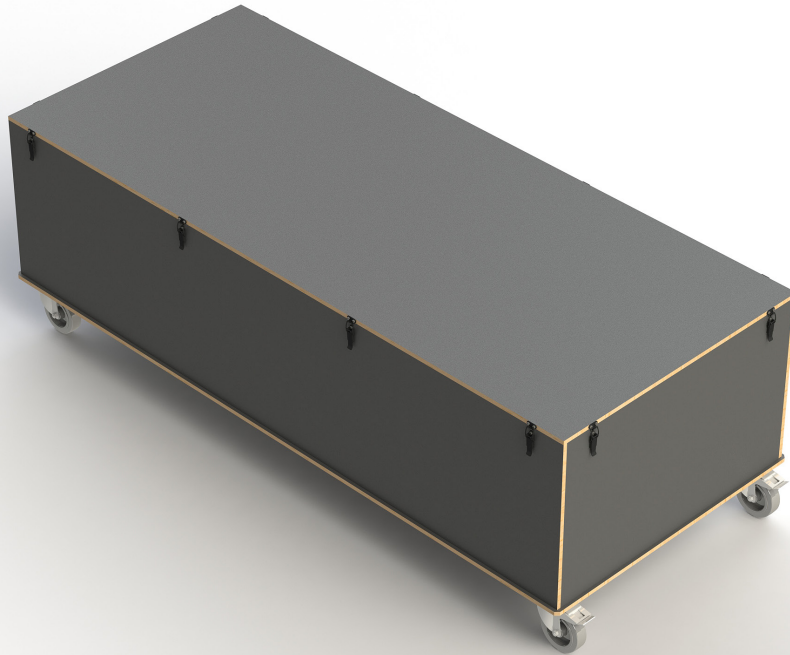

trolley to store and transport your VENTA products

VENTA[®]
BY BÜCHIN DESIGN

Item No.: 99150

[LxWxH]: 2038 x 870 x 679 mm
total weight: 70 kg

Trolley

suitable for: VENTA_HEATBRIDGES
material: multi-layer-wood, 12 mm
4 x steering wheels (all with break)

Suitable VENTA products

Item No.: 66002_HEATBRIDGE_BEER_SOLARIS_180
Item No.: 66004_HEATBRIDGE_BARTSCHER_180
Item No.: 66012_HEATBRIDGE_BEER_SOLARIS_80
Item No.: 66013_HEATBRIDGE_BEER_SOLARIS_180_DS
Item No.: 66014_HEATBRIDGE_BEER_SOLARIS_80_DS
Item No.: 66019_HEATBRIDGE_BEER_SOLARIS_196_DS
Item No.: 66032_HEATBRIDGE_BARTSCHER_80

Warranty

1 year

Loaded trolley

[LxWxH]: 2038 x 870 x 670 mm (full)
Trolley for 1 x VENTA_HEATBRIDGES (max. load)
weight (empty): 70 kg
weight (full): 97 kg (glass)

Example (shown in schematic figure below)