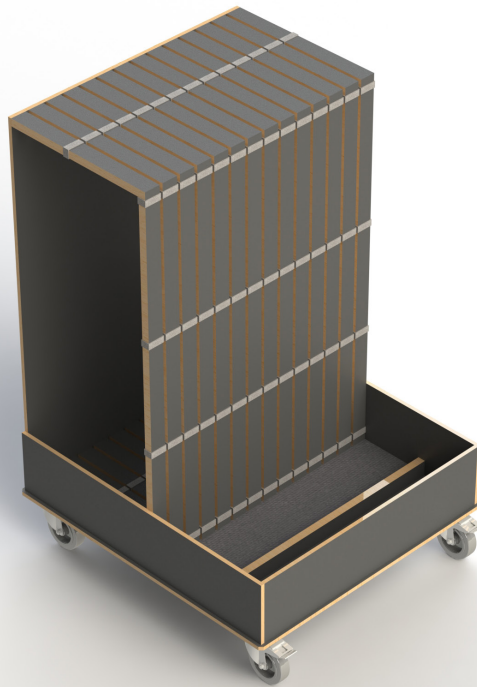

trolley to store and transport your VENTA products

VENTA<sup>®</sup>  
BY BÜCHIN DESIGN

**Item No.: 99156**

[LxWxH]: 950 x 870 x 1367 mm  
total weight: 60 kg

**Trolley**

suitable for: FRONTSHIELDS\_STAGE  
material: multi-layer-wood, 12 mm  
4 x steering wheels (all with break)

**Suitable VENTA products**

Item No.: 66043\_FRONTSHIELD\_STAGE\_L\_70  
Item No.: 66044\_FRONTSHIELD\_STAGE\_M\_70  
Item No.: 66045\_FRONTSHIELD\_STAGE\_S\_164\_70  
Item No.: 66046\_FRONTSHIELD\_STAGE\_S\_70  
Item No.: 66047\_FRONTSHIELD\_STAGE\_XS\_70  
Item No.: 66048\_FRONTSHIELD\_STAGE\_39\_70  
Item No.: 66049\_FRONTSHIELD\_A\_STAGE\_L\_70  
Item No.: 66050\_FRONTSHIELD\_A\_STAGE\_M\_70  
Item No.: 66051\_FRONTSHIELD\_A\_STAGE\_S\_164\_70  
Item No.: 66052\_FRONTSHIELD\_A\_STAGE\_S\_70  
Item No.: 66053\_FRONTSHIELD\_S\_A\_STAGE\_S\_70  
Item No.: 66055\_FRONTSHIELD\_A\_STAGE\_XS\_70  
Item No.: 66056\_FRONTSHIELD\_STAGE\_XS\_45  
Item No.: 66057\_SIDESHIELD\_STAGE\_48\_70

**Warranty**

1 year

**Loaded trolley**

[LxWxH]: 950 x 870 x 2122 mm (full)  
Trolley for 13 x FRONTSHIELDS\_STAGE (max. load)  
weight (empty): 60 kg  
weight (full): 225 kg

**Example (shown in schematic figure below)**