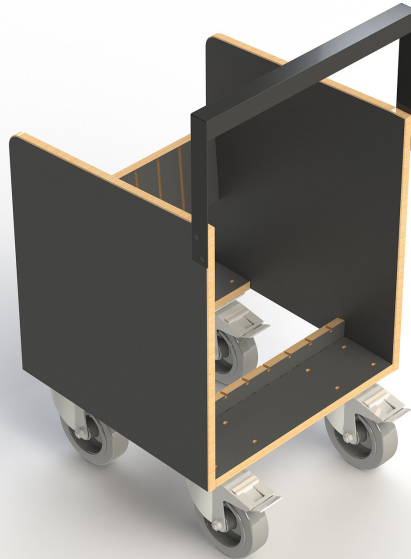

trolley to store and transport your VENTA products

VENTA®  
BY BÜCHIN DESIGN

**Item No.: 99129**

[LxWxH]: 400 x 400 x 700 mm  
total weight: 20 kg

**Trolley**

suitable for: COOL\_PLATES  
material: multi-layer-wood, 12 mm  
4 x steering wheels (all with break)

**Suitable VENTA products**

Item No.: 66003\_COOL\_PLATE

**Warranty**

1 year

**Loaded trolley**

[LxWxH]: 400 x 400 x 700 mm (full)  
Trolley for 8 x COOL\_PLATES (max. load)  
weight (empty): 20 kg  
weight (full): 39,2 kg

**Example (shown in schematic figure below)**

Trolley for 8 x 66003\_COOL\_PLATE