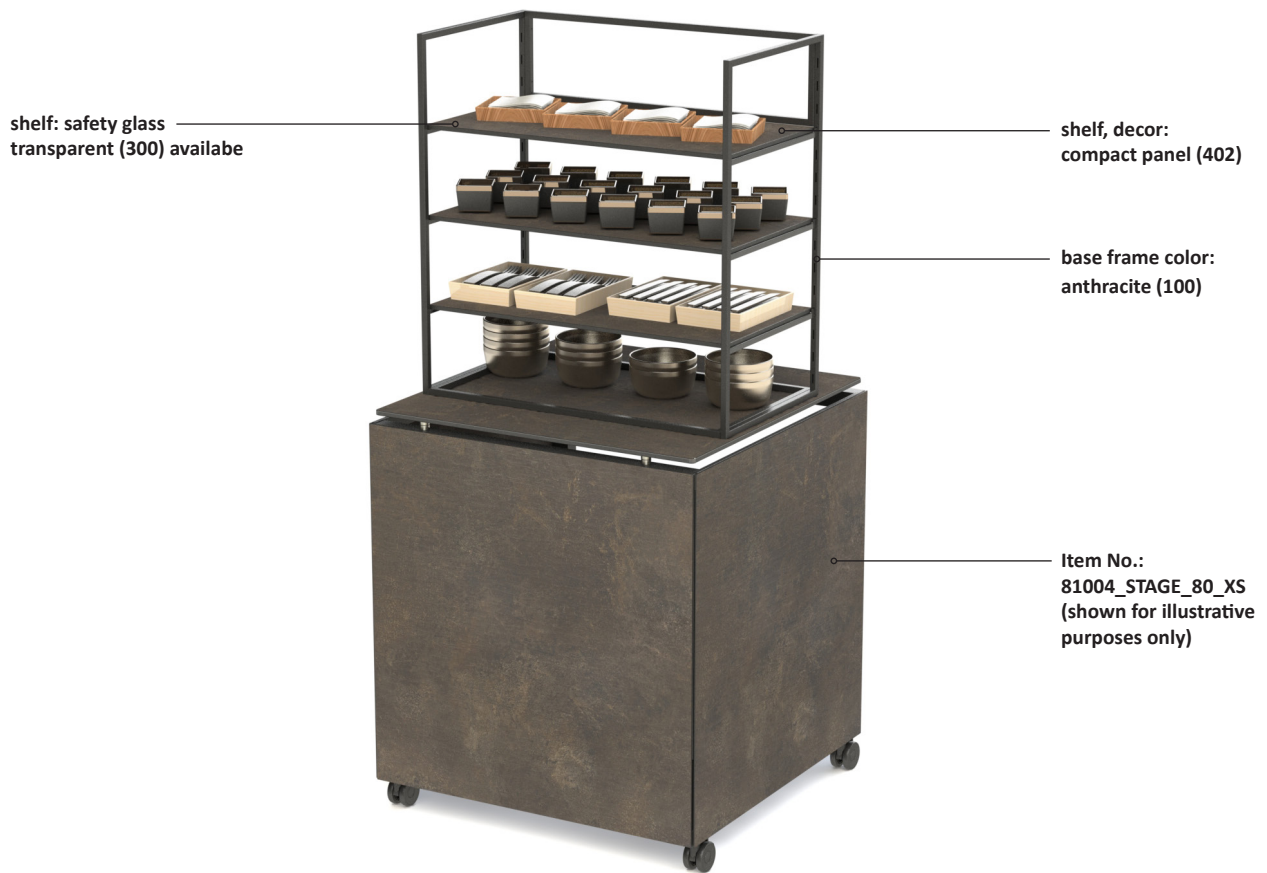

For elegant and various food presentation on buffet table desk.

picture shows additional equipment

color example 100|402

Item No.: 32010

[LxWxH]: 762 x 430 x 800 mm
 total weight (with compact panel shelves): 18,9 kg
 total weight (with safety glass shelves): 18,3 kg

Base

profile: 15 x 15 mm
 material: steel, powder-coated

Shelf plate

dimensions (compact panel): 744 x 394 x 10 mm
 dimensions (safety glass): 744 x 394 x 6 mm

Classification compact panel

DIN EN 13501-1 _B-s1, d0;
 DIN EN 438-4;
 DIN EN 438-7