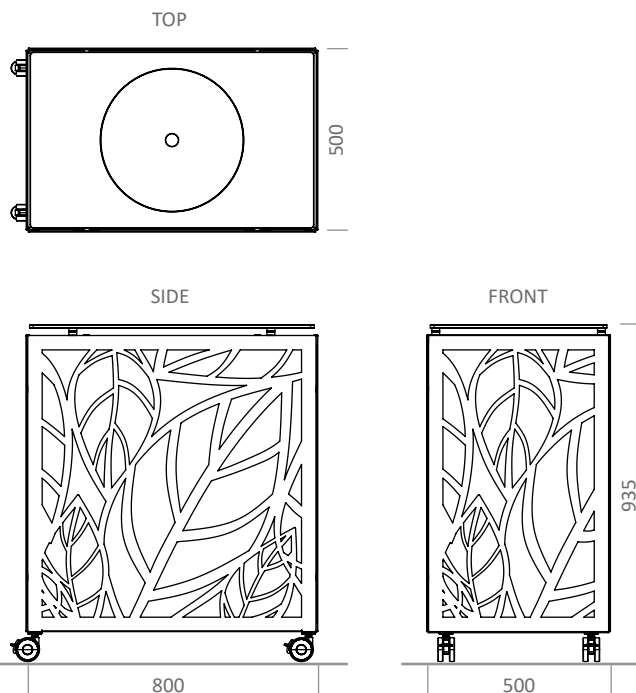

Warranty

1 year

Separate item / not included

Item No.: 11039

manufacturer: RIEBER
model: RRV-H1

weight:
40 kg [empty]
115 kg [full max.]