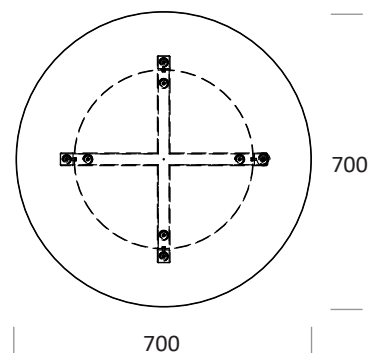

## foldable cocktail table with lower-tray

**VENTA**  
 BY BÜCHIN DESIGN

color example 100|300|300

**Item No.: 23001**

[LxWxH]: 700 x 700 x 1050 mm

total weight: 18,6 kg (glass)

total weight: 15,1 kg (compact laminate)

**Base**

foldable base frame with side holder

material: steel, powder-coated

profile: 30 x 30 mm

weight: 7 kg

**Table-top**

[LxWxH]: 700 x 700 x 10 mm

material: compact laminate 10 mm (5,5 kg),

or safety glass 10 mm (10 kg)

underside with 4 x connectors

**Lower-tray**

dimensions: 425 x 425 mm

material: compact laminate 10 mm (2,6 kg),

or safety glass 4 mm (1,6 kg)

**Warranty**

1 year

[LxWxH]: 1070 x 555 x 920 mm

Trolley for 10 x cocktail table SET\_70 (max. load)

weight (empty): 40 kg

weight (full): 226 kg (glass)