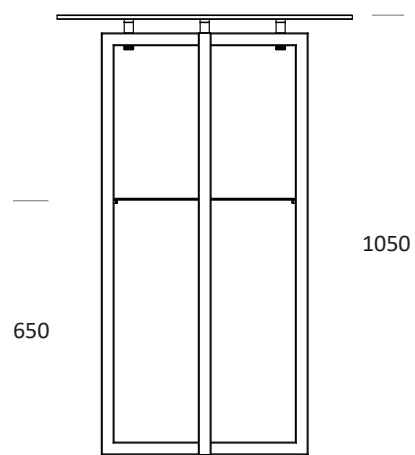

**Base**

foldable base frame with side holder

material: steel, powder-coated

profile: 30 x 30 mm

weight: 7 kg

**Table-top**

[LxWxH]: 700 x 700 x 10 mm

material: compact laminate 10 mm (5,5 kg),

or safety glass 10 mm (10 kg)

underside with 4 x connectors

**Lower-tray**

dimensions: 425 x 425 mm

material: compact laminate 10 mm (2,6 kg),

or safety glass 4 mm (1,6 kg)

**Warranty**

1 year

foldable cocktail table with lower-tray

VENTA<sup>®</sup>  
BY BÜCHIN DESIGN

connection from the foot to the table-top through a screw (not removable)

one adjustable foot on the bottom of the base frame

Item No.: 99101

[LxWxH]: 1070 x 555 x 920 mm

Trolley for 10 x cocktail table SET\_70 (max. load)

weight (empty): 40 kg

weight (full): 226 kg (glass)