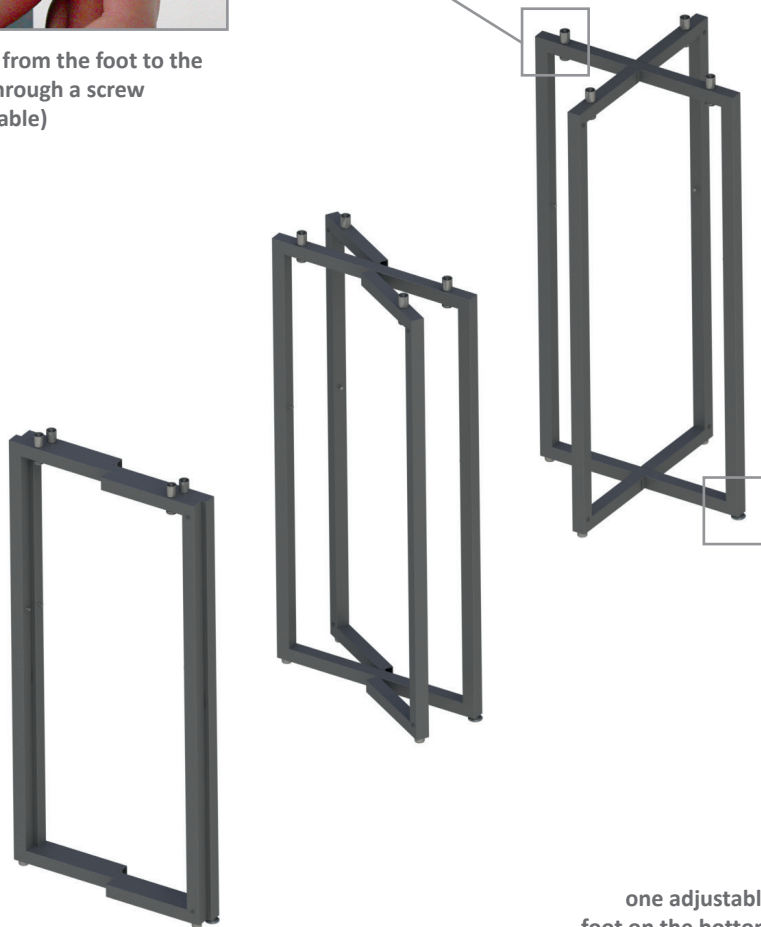

## foldable cocktail table with lower-tray

**VENTA**  
 BY BÜCHIN DESIGN

color example 100|300|300

**Item No.: 23001**

[LxWxH]: 700 x 700 x 1050 mm

total weight: 18,6 kg (glass)

total weight: 15,1 kg (compact laminate)

**Base**

foldable base frame with side holder

material: steel, powder-coated

profile: 30 x 30 mm

weight: 7 kg

**Table-top**

[LxWxH]: 700 x 700 x 10 mm

material: compact laminate 10 mm (5,5 kg),

or safety glass 10 mm (10 kg)

underside with 4 x connectors

**Lower-tray**

dimensions: 425 x 425 mm

material: compact laminate 10 mm (2,6 kg),

or safety glass 4 mm (1,6 kg)

**Warranty**

1 year

foldable cocktail table with lower-tray

VENTA<sup>®</sup>  
BY BÜCHIN DESIGN

connection from the foot to the table-top through a screw (not removable)

one adjustable foot on the bottom of the base frame

Item No.: 99101