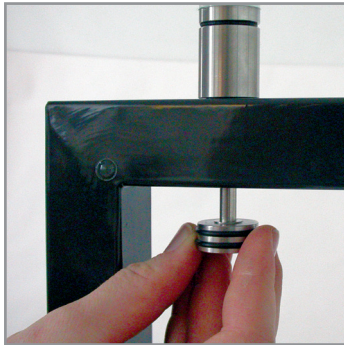

**Base**

foldable base frame with side holder

material: steel, powder-coated

profile: 30 x 30 mm

weight: 7 kg

**Table-top**

[LxWxH]: 700 x 700 x 10 mm

material: compact laminate 10 mm (5,5 kg),

or safety glass 10 mm (10 kg)

underside with 4 x connectors

**Lower-tray**

dimensions: 425 x 425 mm

material: compact laminate 10 mm (2,6 kg),

or safety glass 4 mm (1,6 kg)

**Warranty**

1 year

foldable cocktail table with lower-tray

VENTA<sup>®</sup>  
BY BÜCHIN DESIGN

connection from the foot to the table-top through a screw (not removable)

one adjustable foot on the bottom of the base frame

Item No.: 99101