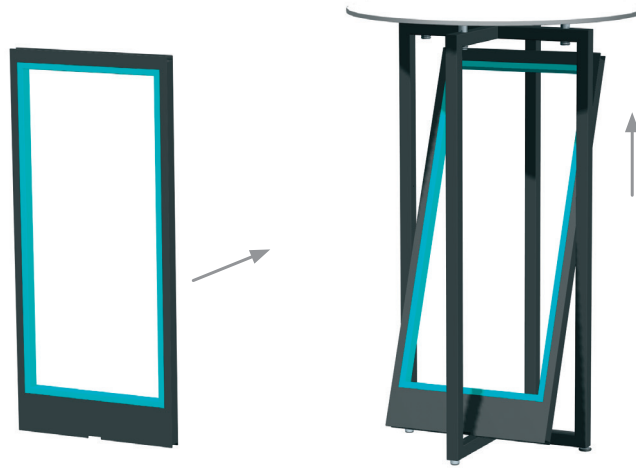

illuminate your table in any color

VENTA[®]
BY BÜCHIN DESIGN**Item No.: 23007**

[LxWxH]: 700 x 700 x 1050 mm

total weight: 23,1 kg (glass)

total weight: 18,6 kg (compact laminate)

Base

foldable base frame with side holder

material: steel, powder-coated

profile: 30 x 30 mm

weight: 7 kg

Table-top

dimensions: 700 x 700 x 10 mm

material: compact laminate 10 mm (5,5 kg),

or safety glass 10 mm (10 kg)

underside with 4 x connectors

LED frame

[LxWxH]: 940 x 425 x 30 mm

material: steel, 1 mm, powder-coated,

white acrylic glass

weight: 6,1 kg

Power supply

input: 100-240 V, 50-60 Hz

working voltage: 12~24V

Warranty

1 year

illuminate your table in any color

mounting of the LED frame

connection between table base and LED frame

folding system of the SET table