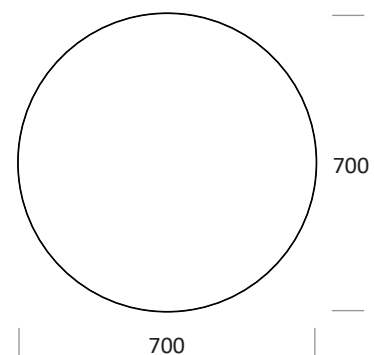

illuminate your table in any color

VENTA®
BY BÜCHIN DESIGN

Item No.: 23007

[LxWxH]: 700 x 700 x 1050 mm

total weight: 23,1 kg (glass)

total weight: 18,6 kg (compact laminate)

Base

foldable base frame with side holder

material: steel, powder-coated

profile: 30 x 30 mm

weight: 7 kg

Table-top

dimensions: 700 x 700 x 10 mm

material: compact laminate 10 mm (5,5 kg),

or safety glass 10 mm (10 kg)

underside with 4 x connectors

LED frame

[LxWxH]: 940 x 425 x 30 mm

material: steel, 1 mm, powder-coated,

white acrylic glass

weight: 6,1 kg

Power supply

input: 100-240 V, 50-60 Hz

working voltage: 12~24V

Warranty

1 year