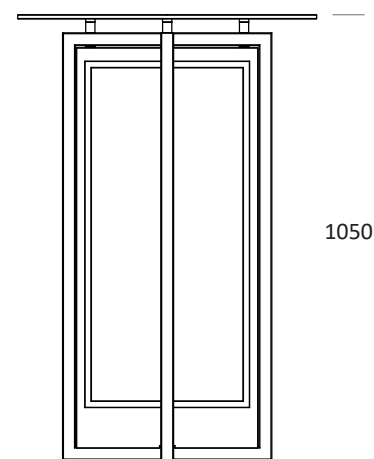

illuminate your table in any color

VENTA®
BY BÜCHIN DESIGN

Item No.: 23007

[LxWxH]: 700 x 700 x 1050 mm

total weight: 23,1 kg (glass)

total weight: 18,6 kg (compact laminate)

Base

foldable base frame with side holder

material: steel, powder-coated

profile: 30 x 30 mm

weight: 7 kg

Table-top

dimensions: 700 x 700 x 10 mm

material: compact laminate 10 mm (5,5 kg),

or safety glass 10 mm (10 kg)

underside with 4 x connectors

LED frame

[LxWxH]: 940 x 425 x 30 mm

material: steel, 1 mm, powder-coated,

white acrylic glass

weight: 6,1 kg

Power supply

input: 100-240 V, 50-60 Hz

working voltage: 12~24V

Warranty

1 year