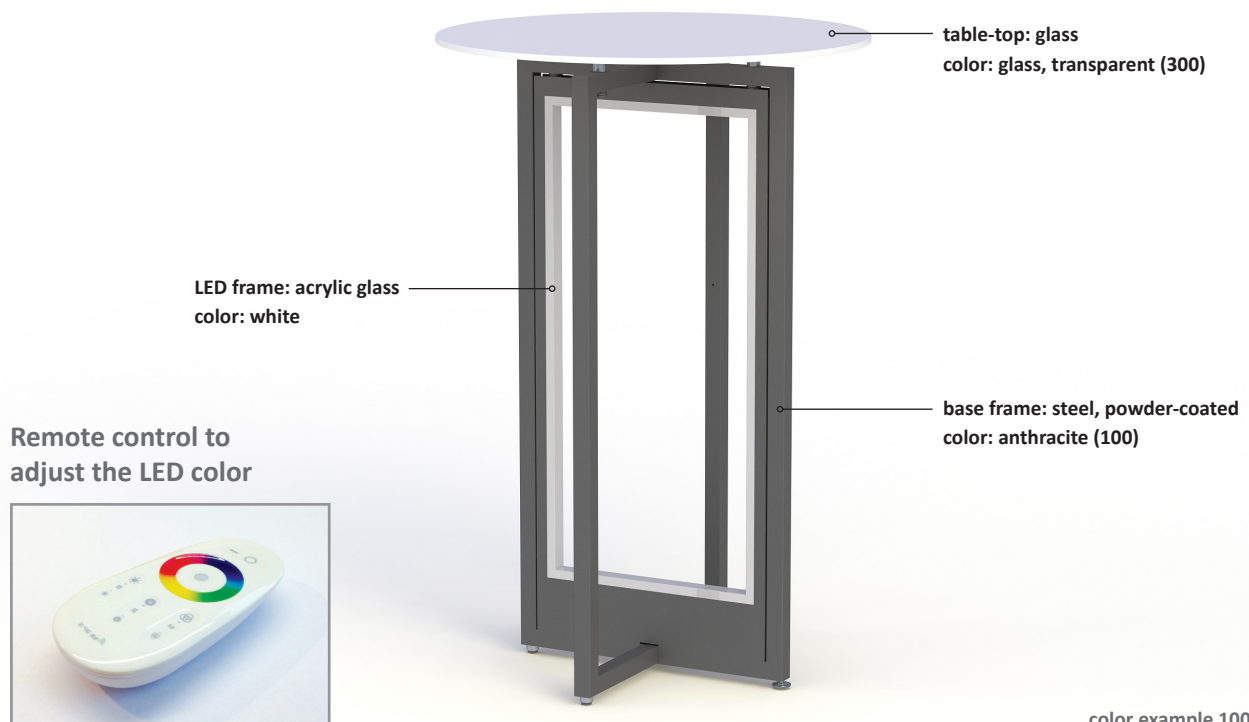

illuminate your table in any color

VENTA[®]
BY BÜCHIN DESIGN**Item No.: 23007**

[LxWxH]: 700 x 700 x 1050 mm

total weight: 23,1 kg (glass)

total weight: 18,6 kg (compact laminate)

Base

foldable base frame with side holder

material: steel, powder-coated

profile: 30 x 30 mm

weight: 7 kg

Table-top

dimensions: 700 x 700 x 10 mm

material: compact laminate 10 mm (5,5 kg),

or safety glass 10 mm (10 kg)

underside with 4 x connectors

LED frame

[LxWxH]: 940 x 425 x 30 mm

material: steel, 1 mm, powder-coated,

white acrylic glass

weight: 6,1 kg

Power supply

input: 100-240 V, 50-60 Hz

working voltage: 12~24V

Warranty

1 year

illuminate your table in any color

mounting of the LED frame

connection between table base and LED frame

folding system of the SET table