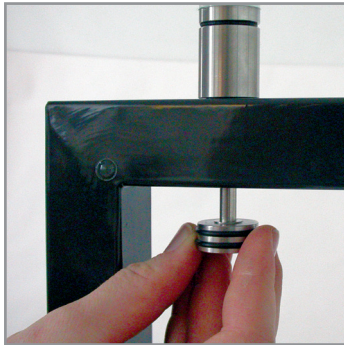

foldable cocktail table with lower-tray

color example 100|300|300

**Item No.: 23004**

[LxWxH]: 650 x 650 x 1050 mm  
total weight: 18,6 kg (glass)  
total weight: 15,1 kg (compact laminate)

**Base**

foldable base frame with side holder  
material: steel, powder-coated  
profile: 30 x 30 mm  
weight: 7 kg

**Table-top**

[LxWxH]: 650 x 650 x 10 mm  
material: compact laminate 10 mm (5,5 kg),  
or safety glass 10 mm (10 kg)  
underside with 4 x connectors

**Lower-tray**

dimensions: 425 x 425 mm  
material: compact laminate 10 mm (2,6 kg),  
or safety glass 4 mm (1,6 kg)

**Warranty**

1 year

foldable cocktail table with lower-tray

connection from the foot to the table-top through a screw (not removable)

one adjustable foot on the bottom of the base frame

Item No.: 99101

[LxWxH]: 1070 x 555 x 920 mm  
 Trolley for 10 x cocktail table SET\_65 (max. load)  
 weight (empty): 40 kg  
 weight (full): 226 kg (glass)