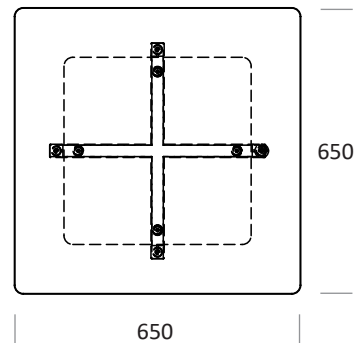

foldable cocktail table with lower-tray

color example 100|300|300

**Item No.: 23004**

[LxWxH]: 650 x 650 x 1050 mm  
total weight: 18,6 kg (glass)  
total weight: 15,1 kg (compact laminate)

**Base**

foldable base frame with side holder  
material: steel, powder-coated  
profile: 30 x 30 mm  
weight: 7 kg

**Table-top**

[LxWxH]: 650 x 650 x 10 mm  
material: compact laminate 10 mm (5,5 kg),  
or safety glass 10 mm (10 kg)  
underside with 4 x connectors

**Lower-tray**

dimensions: 425 x 425 mm  
material: compact laminate 10 mm (2,6 kg),  
or safety glass 4 mm (1,6 kg)

**Warranty**

1 year

foldable cocktail table with lower-tray

connection from the foot to the table-top through a screw (not removable)

one adjustable foot on the bottom of the base frame

Item No.: 99101

[LxWxH]: 1070 x 555 x 920 mm  
 Trolley for 10 x cocktail table SET\_65 (max. load)  
 weight (empty): 40 kg  
 weight (full): 226 kg (glass)