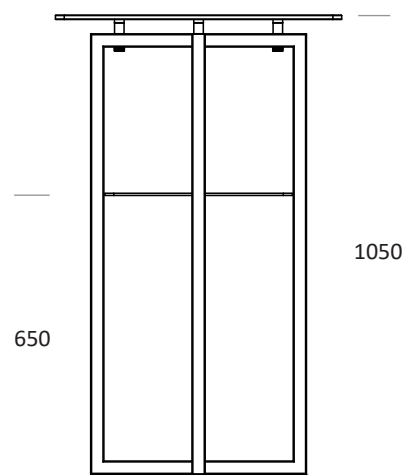

foldable cocktail table with lower-tray

color example 100|300|300

**Item No.: 23004**

[LxWxH]: 650 x 650 x 1050 mm  
total weight: 18,6 kg (glass)  
total weight: 15,1 kg (compact laminate)

**Base**

foldable base frame with side holder  
material: steel, powder-coated  
profile: 30 x 30 mm  
weight: 7 kg

**Table-top**

[LxWxH]: 650 x 650 x 10 mm  
material: compact laminate 10 mm (5,5 kg),  
or safety glass 10 mm (10 kg)  
underside with 4 x connectors

**Lower-tray**

dimensions: 425 x 425 mm  
material: compact laminate 10 mm (2,6 kg),  
or safety glass 4 mm (1,6 kg)

**Warranty**

1 year

foldable cocktail table with lower-tray

connection from the foot to the table-top through a screw (not removable)

one adjustable foot on the bottom of the base frame

Item No.: 99101

[LxWxH]: 1070 x 555 x 920 mm  
 Trolley for 10 x cocktail table SET\_65 (max. load)  
 weight (empty): 40 kg  
 weight (full): 226 kg (glass)