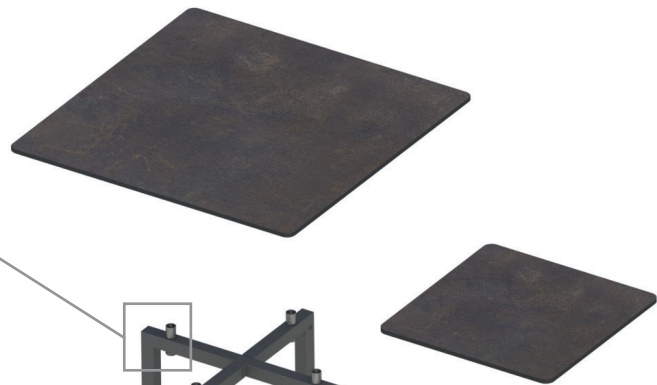

foldable cocktail table without lower-tray

VENTA[®]
BY BÜCHIN DESIGN

color example 100|402

Item No.: 23012

[LxWxH]: 650 x 650 x 1050 mm

total weight: 17 kg (glass)

total weight: 13 kg (compact laminate)

Base

foldable base frame with side holder

material: steel, powder-coated

profile: 30 x 30 mm

weight: 7 kg

Table-top

[LxWxH]: 650 x 650 x 10 mm

material: compact laminate 10 mm (5,5 kg),

or safety glass 10 mm (10 kg)

underside with 4 x connectors

Warranty

1 year

foldable cocktail table without lower-tray

connection from the foot to the table-top through a screw (not removable)

one adjustable foot on the bottom of the base frame

Item No.: 99101

[LxWxH]: 1070 x 555 x 920 mm

Trolley for 10 x SET_65_without_lower_tray (max. load)

weight (empty): 40 kg

weight (full): 210 kg (glass)