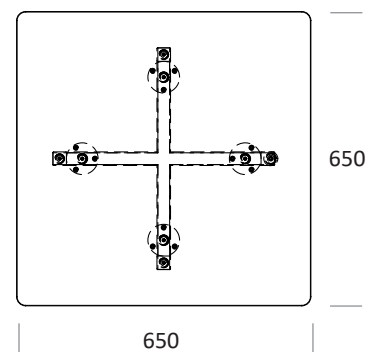

foldable cocktail table without lower-tray

VENTA[®]
BY BÜCHIN DESIGN

color example 100|402

Item No.: 23012

[LxWxH]: 650 x 650 x 1050 mm

total weight: 17 kg (glass)

total weight: 13 kg (compact laminate)

Base

foldable base frame with side holder

material: steel, powder-coated

profile: 30 x 30 mm

weight: 7 kg

Table-top

[LxWxH]: 650 x 650 x 10 mm

material: compact laminate 10 mm (5,5 kg),

or safety glass 10 mm (10 kg)

underside with 4 x connectors

Warranty

1 year

foldable cocktail table without lower-tray

connection from the foot to the table-top through a screw (not removable)

one adjustable foot on the bottom of the base frame

Item No.: 99101

[LxWxH]: 1070 x 555 x 920 mm

Trolley for 10 x SET_65_without_lower_tray (max. load)

weight (empty): 40 kg

weight (full): 210 kg (glass)