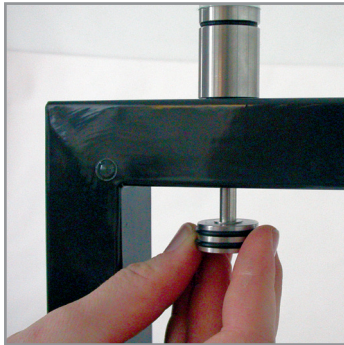

foldable base frame with side holder

material: steel, powder-coated

profile: 30 x 30 mm

weight: 7 kg

Table-top

[LxWxH]: 650 x 650 x 10 mm

material: compact laminate 10 mm (5,5 kg),

or safety glass 10 mm (10 kg)

underside with 4 x connectors

Warranty

1 year

foldable cocktail table without lower-tray

connection from the foot to the table-top through a screw (not removable)

one adjustable foot on the bottom of the base frame