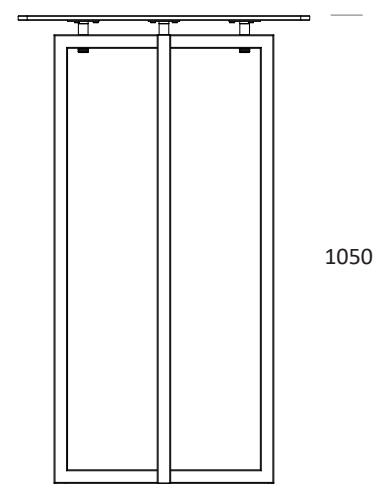

foldable cocktail table without lower-tray

VENTA[®]
BY BÜCHIN DESIGN

color example 100|402

Item No.: 23012

[LxWxH]: 650 x 650 x 1050 mm

total weight: 17 kg (glass)

total weight: 13 kg (compact laminate)

Base

foldable base frame with side holder

material: steel, powder-coated

profile: 30 x 30 mm

weight: 7 kg

Table-top

[LxWxH]: 650 x 650 x 10 mm

material: compact laminate 10 mm (5,5 kg),

or safety glass 10 mm (10 kg)

underside with 4 x connectors

Warranty

1 year

foldable cocktail table without lower-tray

connection from the foot to the table-top through a screw (not removable)

one adjustable foot on the bottom of the base frame

Item No.: 99101

[LxWxH]: 1070 x 555 x 920 mm

Trolley for 10 x SET_65_without_lower_tray (max. load)

weight (empty): 40 kg

weight (full): 210 kg (glass)