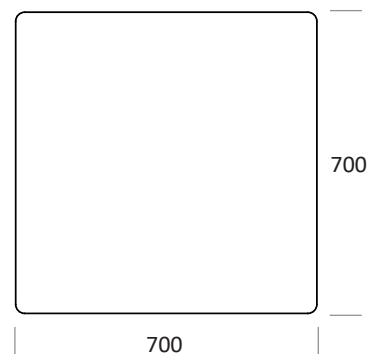

illuminate your table in any color

VENTA®
BY BÜCHIN DESIGN

Item No.: 23008

[LxWxH]: 650 x 650 x 1050 mm

total weight: 25,6 kg (glass)

total weight: 20,1 kg (compact laminate)

Base

foldable base frame with side holder

material: steel, powder-coated

profile: 30 x 30 mm

weight: 7 kg

Table-top

dimensions: 650 x 650 x 10 mm

material: compact laminate 10 mm (7 kg),

or safety glass 10 mm (12,5 kg)

underside with 4 x connectors

LED frame

[LxWxH]: 940 x 425 x 30 mm

material: steel, 1 mm, powder-coated,

white acrylic glass

weight: 6,1 kg

Power supply

input: 100-240 V, 50-60 Hz

working voltage: 12~24V

Warranty

1 year