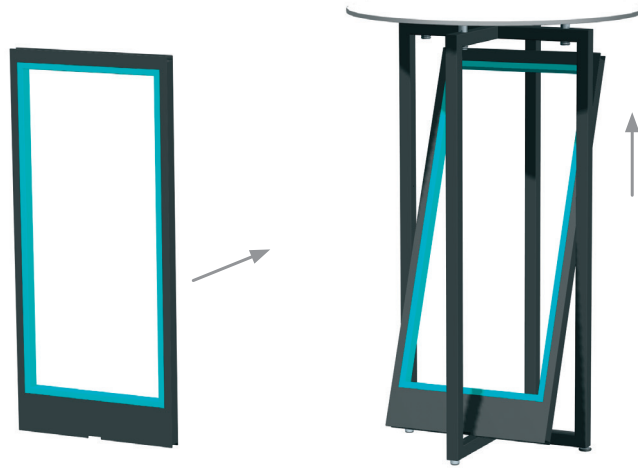

illuminate your table in any color

VENTA<sup>®</sup>  
BY BÜCHIN DESIGN**Item No.: 23008**

[LxWxH]: 650 x 650 x 1050 mm

total weight: 25,6 kg (glass)

total weight: 20,1 kg (compact laminate)

**Base**

foldable base frame with side holder

material: steel, powder-coated

profile: 30 x 30 mm

weight: 7 kg

**Table-top**

dimensions: 650 x 650 x 10 mm

material: compact laminate 10 mm (7 kg),

or safety glass 10 mm (12,5 kg)

underside with 4 x connectors

**LED frame**

[LxWxH]: 940 x 425 x 30 mm

material: steel, 1 mm, powder-coated,

white acrylic glass

weight: 6,1 kg

**Power supply**

input: 100-240 V, 50-60 Hz

working voltage: 12~24V

**Warranty**

1 year

illuminate your table in any color

mounting of the LED frame

connection between table base and LED frame

folding system of the SET table

shown in pictures:  
23007\_SET\_70\_LED