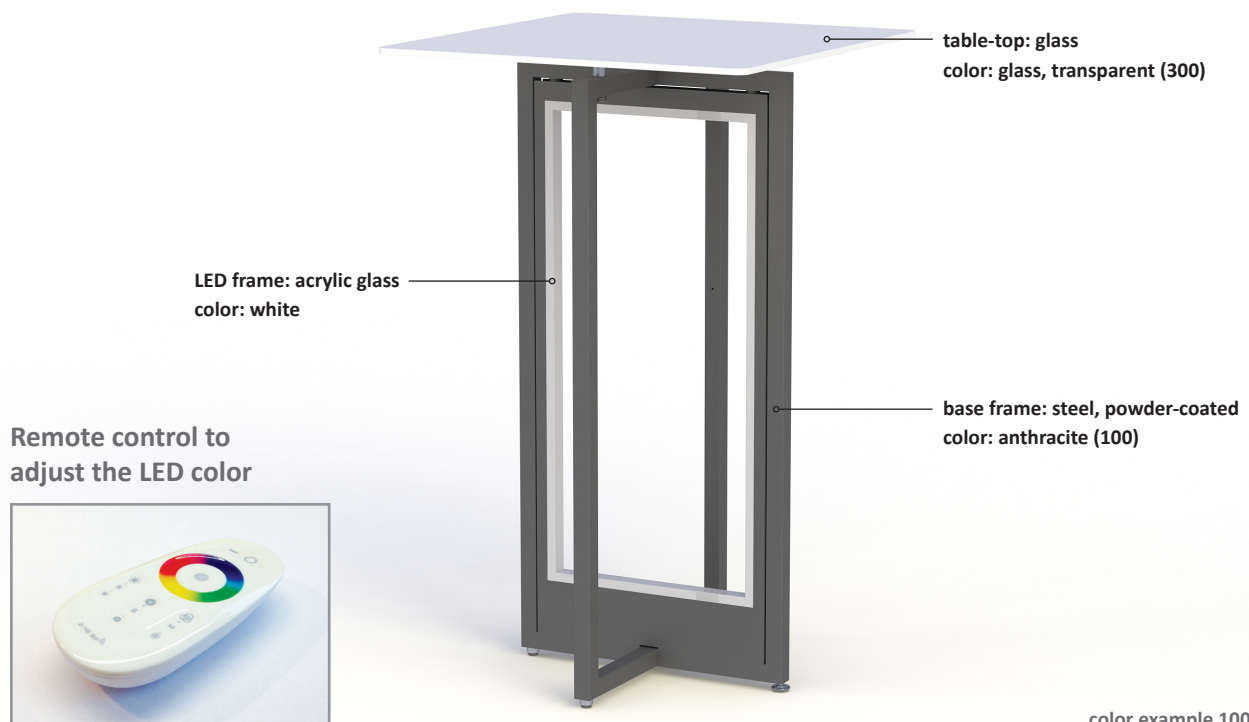

illuminate your table in any color

VENTA<sup>®</sup>  
BY BÜCHIN DESIGN**Item No.: 23008**

[LxWxH]: 650 x 650 x 1050 mm

total weight: 25,6 kg (glass)

total weight: 20,1 kg (compact laminate)

**Base**

foldable base frame with side holder

material: steel, powder-coated

profile: 30 x 30 mm

weight: 7 kg

**Table-top**

dimensions: 650 x 650 x 10 mm

material: compact laminate 10 mm (7 kg),

or safety glass 10 mm (12,5 kg)

underside with 4 x connectors

**LED frame**

[LxWxH]: 940 x 425 x 30 mm

material: steel, 1 mm, powder-coated,

white acrylic glass

weight: 6,1 kg

**Power supply**

input: 100-240 V, 50-60 Hz

working voltage: 12~24V

**Warranty**

1 year

illuminate your table in any color

mounting of the LED frame

connection between table base and LED frame

folding system of the SET table

shown in pictures:  
23007\_SET\_70\_LED