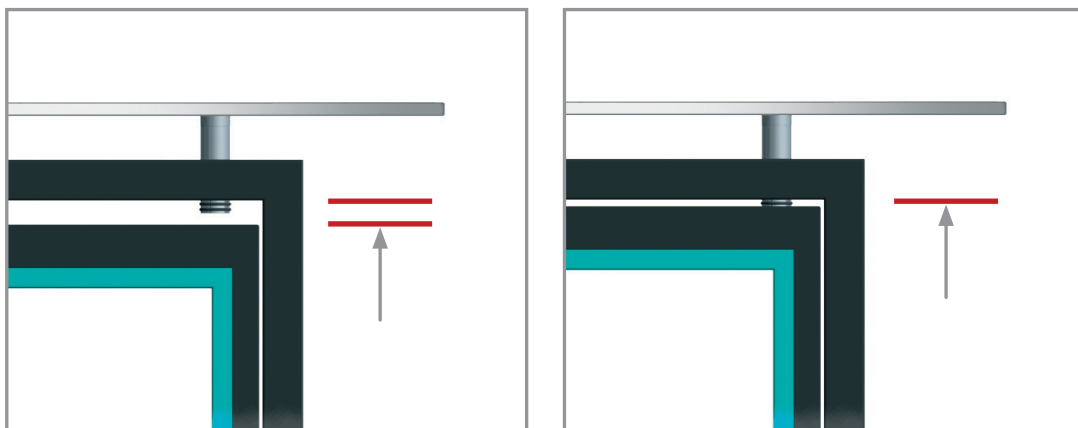

material: steel, powder-coated

profile: 30 x 30 mm

weight: 7 kg

**Table-top**

dimensions: 650 x 650 x 10 mm

material: compact laminate 10 mm (7 kg),

or safety glass 10 mm (12,5 kg)

underside with 4 x connectors

**LED frame**

[LxWxH]: 940 x 425 x 30 mm

material: steel, 1 mm, powder-coated,

white acrylic glass

weight: 6,1 kg

**Power supply**

input: 100-240 V, 50-60 Hz

working voltage: 12~24V

**Warranty**

1 year

illuminate your table in any color

mounting of the LED frame

connection between table base and LED frame

folding system of the SET table

shown in pictures:  
23007\_SET\_70\_LED