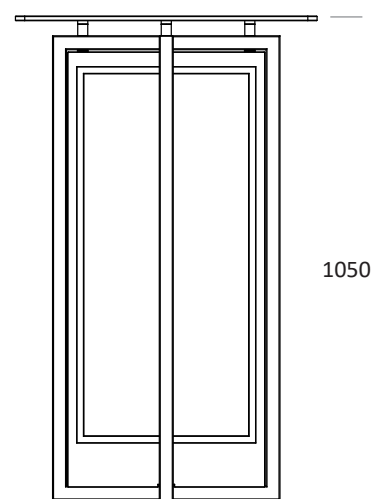

illuminate your table in any color

VENTA<sup>®</sup>  
BY BÜCHIN DESIGN**Item No.: 23008**

[LxWxH]: 650 x 650 x 1050 mm

total weight: 25,6 kg (glass)

total weight: 20,1 kg (compact laminate)

**Base**

foldable base frame with side holder

material: steel, powder-coated

profile: 30 x 30 mm

weight: 7 kg

**Table-top**

dimensions: 650 x 650 x 10 mm

material: compact laminate 10 mm (7 kg),

or safety glass 10 mm (12,5 kg)

underside with 4 x connectors

**LED frame**

[LxWxH]: 940 x 425 x 30 mm

material: steel, 1 mm, powder-coated,

white acrylic glass

weight: 6,1 kg

**Power supply**

input: 100-240 V, 50-60 Hz

working voltage: 12~24V

**Warranty**

1 year

illuminate your table in any color

mounting of the LED frame

connection between table base and LED frame

folding system of the SET table

shown in pictures:  
23007\_SET\_70\_LED