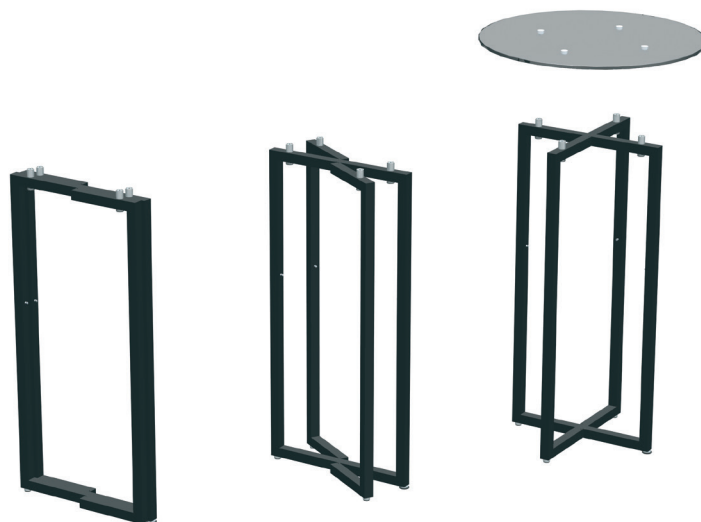

illuminate your table in any color

VENTA<sup>®</sup>  
BY BÜCHIN DESIGN**Item No.: 23008**

[LxWxH]: 650 x 650 x 1050 mm

total weight: 25,6 kg (glass)

total weight: 20,1 kg (compact laminate)

**Base**

foldable base frame with side holder

material: steel, powder-coated

profile: 30 x 30 mm

weight: 7 kg

**Table-top**

dimensions: 650 x 650 x 10 mm

material: compact laminate 10 mm (7 kg),

or safety glass 10 mm (12,5 kg)

underside with 4 x connectors

**LED frame**

[LxWxH]: 940 x 425 x 30 mm

material: steel, 1 mm, powder-coated,

white acrylic glass

weight: 6,1 kg

**Power supply**

input: 100-240 V, 50-60 Hz

working voltage: 12~24V

**Warranty**

1 year

illuminate your table in any color

mounting of the LED frame

connection between table base and LED frame

folding system of the SET table

shown in pictures:  
23007\_SET\_70\_LED