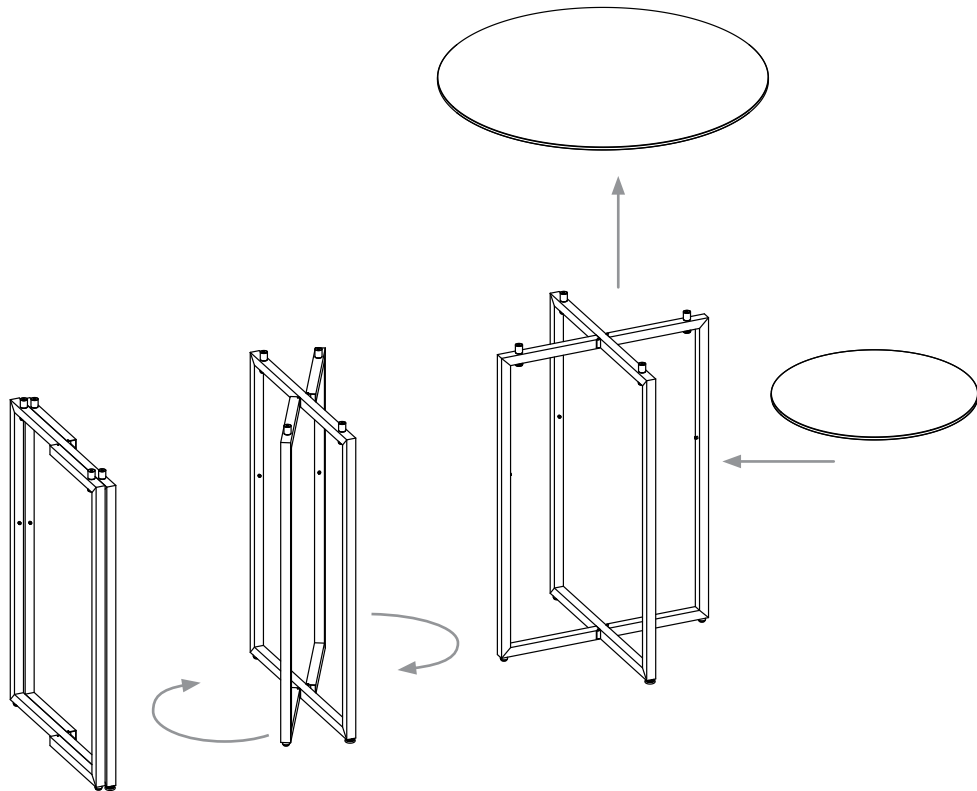

foldable cocktail table with lower-tray

VENTA[®]
BY BÜCHIN DESIGN

color example 100|402|402

Item No.: 23017

[LxWxH]: 1000 x 1000 x 1050 mm
total weight: 24,7 kg (compact laminate)

Base

foldable base frame with side holder
material: steel, powder-coated
profile: 30 x 30 mm
weight: 8,8 kg

Table-top

[LxWxH]: 1000 x 1000 x 10 mm
material: compact laminate 10 mm (11,6 kg),
underside with 4 x connectors

Lower-tray

dimensions: 625 x 625 mm
material: compact laminate 10 mm (4,3 kg),

Warranty

1 year

foldable cocktail table with lower-tray

folding system

connection between table-top and base

Item No.: 99164

[LxWxH]: 1282 x 764 x 670 mm (full)
 Trolley for 5 x cocktail table SET_100 (max. load)
 weight (empty): 90 kg
 weight (full): 213,5 kg