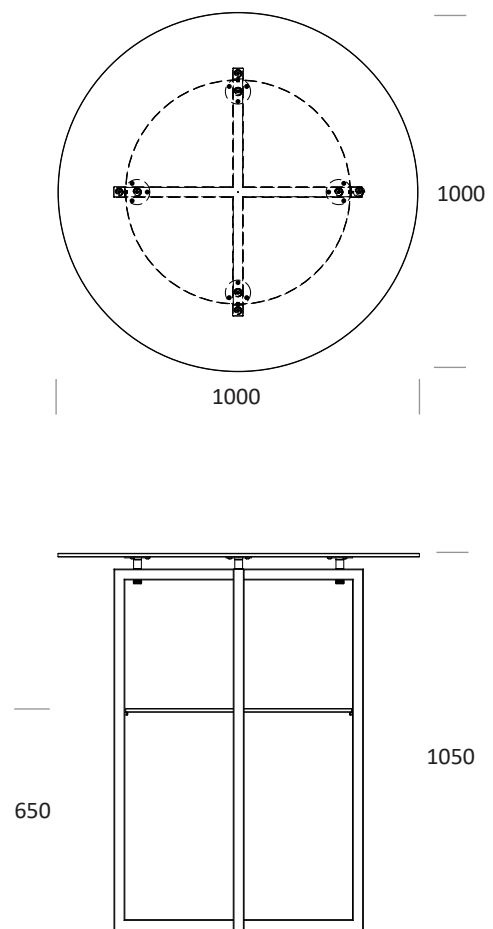

foldable cocktail table with lower-tray

VENTA[®]
BY BÜCHIN DESIGN

color example 100|402|402

Item No.: 23017

[LxWxH]: 1000 x 1000 x 1050 mm
total weight: 24,7 kg (compact laminate)

Base

foldable base frame with side holder
material: steel, powder-coated
profile: 30 x 30 mm
weight: 8,8 kg

Table-top

[LxWxH]: 1000 x 1000 x 10 mm
material: compact laminate 10 mm (11,6 kg),
underside with 4 x connectors

Lower-tray

dimensions: 625 x 625 mm
material: compact laminate 10 mm (4,3 kg),

Warranty

1 year

foldable cocktail table with lower-tray

folding system

connection between table-top and base

Item No.: 99164

[LxWxH]: 1282 x 764 x 670 mm (full)
 Trolley for 5 x cocktail table SET_100 (max. load)
 weight (empty): 90 kg
 weight (full): 213,5 kg