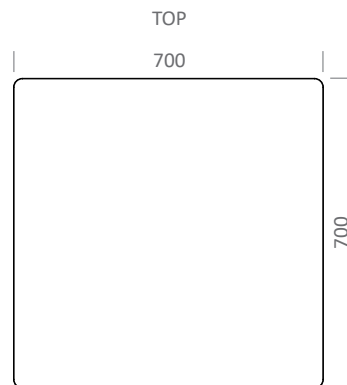

SCAPE – the foldable table system

color example 100|402

**Item No.: 24011**

[LxWxH]: 700 x 700 x 900 mm  
total weight: 19,3 kg (glass)  
total weight: 13,8 kg (compact laminate)

**Base**

foldable base frame without side holder  
material: steel, powder-coated  
profile: 30 x 30 mm  
weight: 6,8 kg  
1 x adjustable feet

**Table-top**

[LxWxH]: 700 x 700 x 10 mm  
material: compact laminate 10 mm (7 kg),  
or safety glass 10 mm (12,5 kg)

**Warranty**

1 year

SCAPE – the foldable table system

connection from the foot to the table-top through a screw (not removable)

one adjustable foot on the bottom of the base frame

**Item No.: 99137**

[LxWxH]: 780 x 870 x 670 mm

Trolley for 5 x SCAPE\_70\_SQ\_90 (max. load)

weight (empty): 45 kg

weight (full): 141,5 kg (glass)