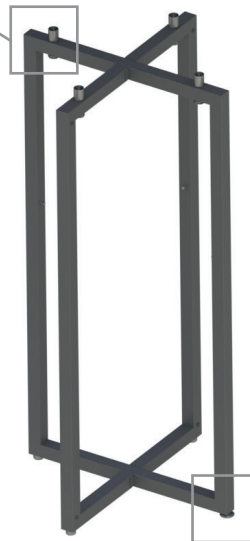

SCAPE – the foldable table system

color example 100|402

**Item No.: 24011**

[LxWxH]: 700 x 700 x 900 mm  
total weight: 19,3 kg (glass)  
total weight: 13,8 kg (compact laminate)

**Base**

foldable base frame without side holder  
material: steel, powder-coated  
profile: 30 x 30 mm  
weight: 6,8 kg  
1 x adjustable feet

**Table-top**

[LxWxH]: 700 x 700 x 10 mm  
material: compact laminate 10 mm (7 kg),  
or safety glass 10 mm (12,5 kg)

**Warranty**

1 year

SCAPE – the foldable table system

connection from the foot to the table-top through a screw (not removable)

one adjustable foot on the bottom of the base frame

**Item No.: 99137**

[LxWxH]: 780 x 870 x 670 mm

Trolley for 5 x SCAPE\_70\_SQ\_90 (max. load)

weight (empty): 45 kg

weight (full): 141,5 kg (glass)