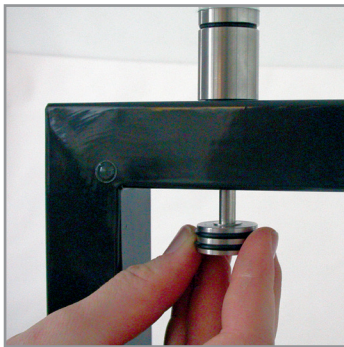

SCAPE – the foldable table system

color example 100|402

**Item No.: 24011**

[LxWxH]: 700 x 700 x 900 mm  
total weight: 19,3 kg (glass)  
total weight: 13,8 kg (compact laminate)

**Base**

foldable base frame without side holder  
material: steel, powder-coated  
profile: 30 x 30 mm  
weight: 6,8 kg  
1 x adjustable feet

**Table-top**

[LxWxH]: 700 x 700 x 10 mm  
material: compact laminate 10 mm (7 kg),  
or safety glass 10 mm (12,5 kg)

**Warranty**

1 year

SCAPE – the foldable table system

connection from the foot to the table-top through a screw (not removable)