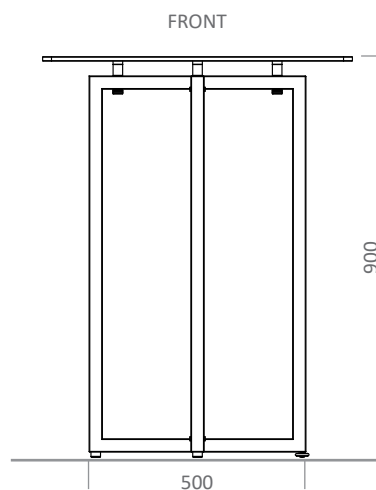

SCAPE – the foldable table system

color example 100|402

**Item No.: 24011**

[LxWxH]: 700 x 700 x 900 mm  
total weight: 19,3 kg (glass)  
total weight: 13,8 kg (compact laminate)

**Base**

foldable base frame without side holder  
material: steel, powder-coated  
profile: 30 x 30 mm  
weight: 6,8 kg  
1 x adjustable feet

**Table-top**

[LxWxH]: 700 x 700 x 10 mm  
material: compact laminate 10 mm (7 kg),  
or safety glass 10 mm (12,5 kg)

**Warranty**

1 year

SCAPE – the foldable table system

connection from the foot to the table-top through a screw (not removable)

one adjustable foot on the bottom of the base frame

**Item No.: 99137**

[LxWxH]: 780 x 870 x 670 mm

Trolley for 5 x SCAPE\_70\_SQ\_90 (max. load)

weight (empty): 45 kg

weight (full): 141,5 kg (glass)