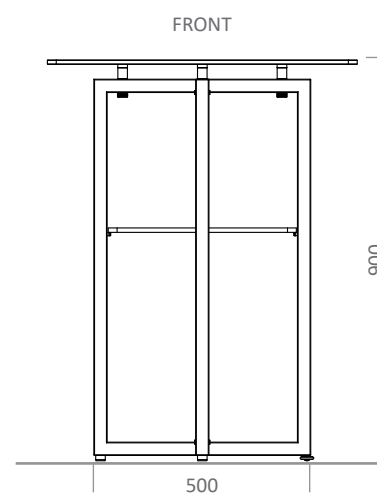

## SCAPE – the foldable table system

VENTA<sup>®</sup>  
BY BÜCHIN DESIGN

color example 100|402

**Item No.: 24023**

[LxWxH]: 700 x 700 x 900 mm

total weight: 20,9 kg (glass)

total weight: 16,4 kg (compact laminate)

**Base**

foldable base frame without side holder

material: steel, powder-coated

profile: 30 x 30 mm

weight: 6,8 kg

1 x adjustable foot

**Table-top**

[LxWxH]: 700 x 700 x 10 mm

material: compact laminate 10 mm (7 kg),  
or safety glass 10 mm (12,5 kg)**Lower-tray**

dimensions: 425 x 425 mm

material: compact laminate 10 mm (2,6 kg),  
or safety glass 4 mm (1,6 kg)**Warranty**

1 year

SCAPE – the foldable table system

connection from the foot to the table-top through a screw (not removable)

one adjustable foot on the bottom of the base frame

**Item No.: 99137**

[LxWxH]: 780 x 870 x 670 mm