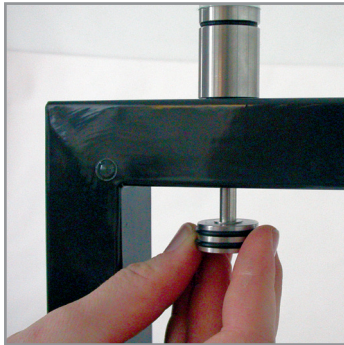

**Base**

foldable base frame without side holder

material: steel, powder-coated

profile: 30 x 30 mm

weight: 6,8 kg

1 x adjustable foot

**Table-top**

[LxWxH]: 700 x 700 x 10 mm

material: compact laminate 10 mm (7 kg),  
or safety glass 10 mm (12,5 kg)**Lower-tray**

dimensions: 425 x 425 mm

material: compact laminate 10 mm (2,6 kg),  
or safety glass 4 mm (1,6 kg)**Warranty**

1 year

SCAPE – the foldable table system

connection from the foot to the table-top through a screw (not removable)

one adjustable foot on the bottom of the base frame

**Item No.: 99137**

[LxWxH]: 780 x 870 x 670 mm