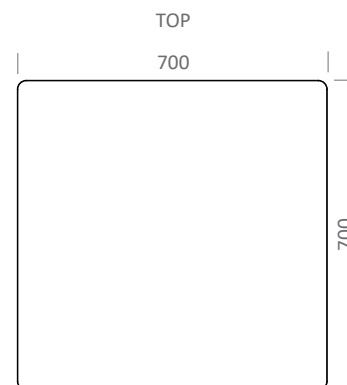

## SCAPE – the foldable table system

VENTA<sup>®</sup>  
BY BÜCHIN DESIGN

color example 100|402

**Item No.: 24023**

[LxWxH]: 700 x 700 x 900 mm

total weight: 20,9 kg (glass)

total weight: 16,4 kg (compact laminate)

**Base**

foldable base frame without side holder

material: steel, powder-coated

profile: 30 x 30 mm

weight: 6,8 kg

1 x adjustable foot

**Table-top**

[LxWxH]: 700 x 700 x 10 mm

material: compact laminate 10 mm (7 kg),  
or safety glass 10 mm (12,5 kg)**Lower-tray**

dimensions: 425 x 425 mm

material: compact laminate 10 mm (2,6 kg),  
or safety glass 4 mm (1,6 kg)**Warranty**

1 year

SCAPE – the foldable table system

connection from the foot to the table-top through a screw (not removable)

one adjustable foot on the bottom of the base frame

**Item No.: 99137**

[LxWxH]: 780 x 870 x 670 mm