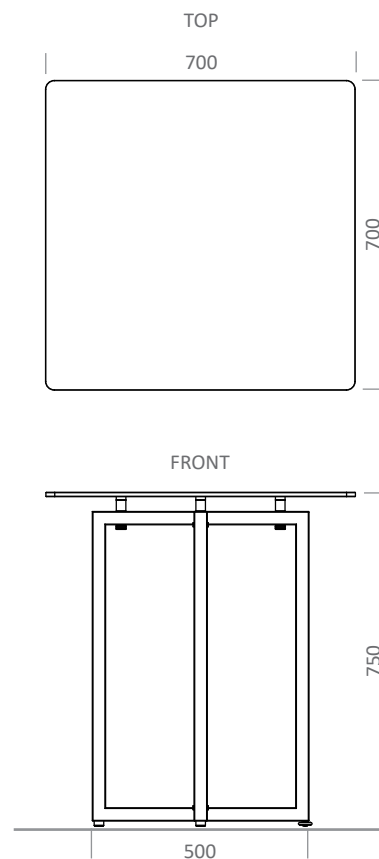

SCAPE – the foldable table system

color example 100|402

Item No.: 24010

[LxWxH]: 700 x 700 x 750 mm
total weight: 18,8 kg (glass)
total weight: 13,3 kg (compact laminate)

Base

foldable base frame without side holder
material: steel, powder-coated
profile: 30 x 30 mm
weight: 6,3 kg
1 x adjustable foot

Table-top

[LxWxH]: 700 x 700 x 10 mm
material: compact laminate 10 mm (7 kg),
or safety glass 10 mm (12,5 kg)

Warranty

1 year

SCAPE – the foldable table system

connection from the foot to the table-top through a screw (not removable)

one adjustable foot on the bottom of the base frame

Item No.: 99137

[LxWxH]: 780 x 870 x 670 mm

Trolley for 5 x SCAPE_70_SQ_75 (max. load)

weight (empty): 45 kg

weight (full): 139 kg (glass)