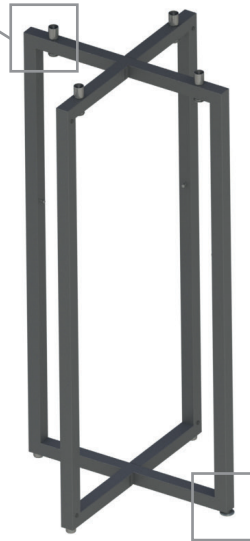

SCAPE – the foldable table system

color example 100|402

Item No.: 24010

[LxWxH]: 700 x 700 x 750 mm
total weight: 18,8 kg (glass)
total weight: 13,3 kg (compact laminate)

Base

foldable base frame without side holder
material: steel, powder-coated
profile: 30 x 30 mm
weight: 6,3 kg
1 x adjustable foot

Table-top

[LxWxH]: 700 x 700 x 10 mm
material: compact laminate 10 mm (7 kg),
or safety glass 10 mm (12,5 kg)

Warranty

1 year

SCAPE – the foldable table system

connection from the foot to the table-top through a screw (not removable)

one adjustable foot on the bottom of the base frame

Item No.: 99137

[LxWxH]: 780 x 870 x 670 mm

Trolley for 5 x SCAPE_70_SQ_75 (max. load)

weight (empty): 45 kg

weight (full): 139 kg (glass)