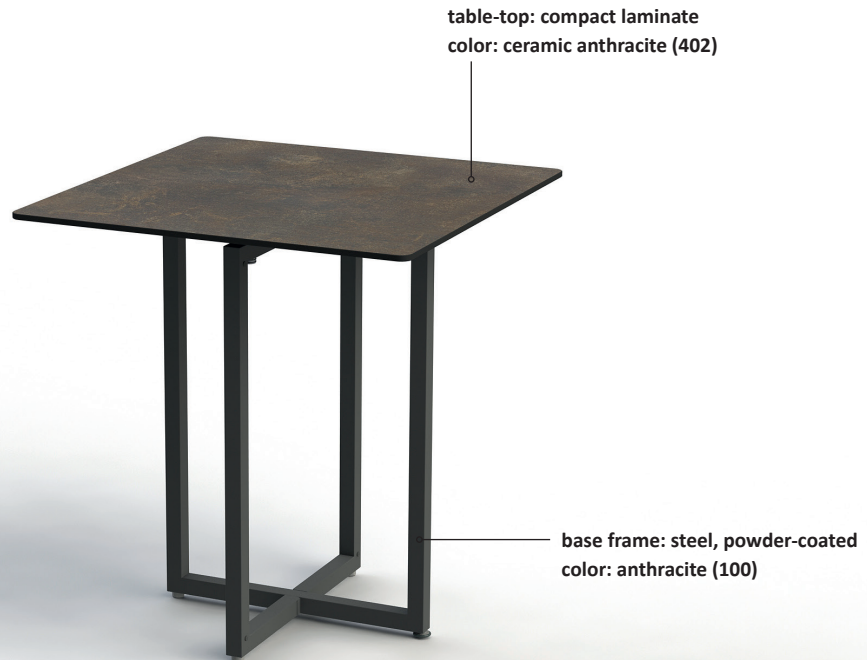

SCAPE – the foldable table system

color example 100|402

Item No.: 24010

[LxWxH]: 700 x 700 x 750 mm
total weight: 18,8 kg (glass)
total weight: 13,3 kg (compact laminate)

Base

foldable base frame without side holder
material: steel, powder-coated
profile: 30 x 30 mm
weight: 6,3 kg
1 x adjustable foot

Table-top

[LxWxH]: 700 x 700 x 10 mm
material: compact laminate 10 mm (7 kg),
or safety glass 10 mm (12,5 kg)

Warranty

1 year

SCAPE – the foldable table system

connection from the foot to the table-top through a screw (not removable)

one adjustable foot on the bottom of the base frame

Item No.: 99137

[LxWxH]: 780 x 870 x 670 mm

Trolley for 5 x SCAPE_70_SQ_75 (max. load)

weight (empty): 45 kg

weight (full): 139 kg (glass)