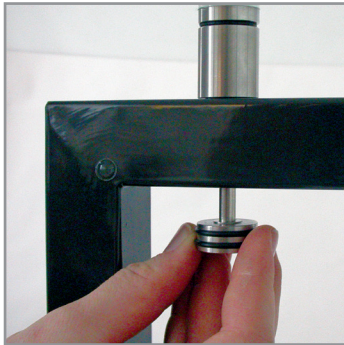

SCAPE – the foldable table system

color example 100|402

Item No.: 24010

[LxWxH]: 700 x 700 x 750 mm
total weight: 18,8 kg (glass)
total weight: 13,3 kg (compact laminate)

Base

foldable base frame without side holder
material: steel, powder-coated
profile: 30 x 30 mm
weight: 6,3 kg
1 x adjustable foot

Table-top

[LxWxH]: 700 x 700 x 10 mm
material: compact laminate 10 mm (7 kg),
or safety glass 10 mm (12,5 kg)

Warranty

1 year

SCAPE – the foldable table system

connection from the foot to the table-top through a screw (not removable)