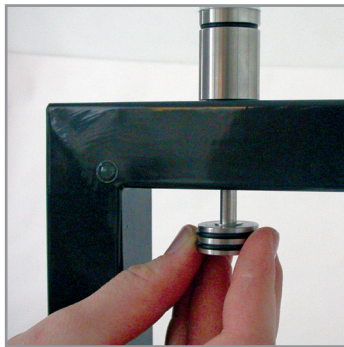

SCAPE – the foldable table system

VENTA[®]
BY BÜCHIN DESIGN

color example 100|402

Item No.: 24022

[LxWxH]: 700 x 700 x 750 mm

total weight: 20,4 kg (glass)

total weight: 15,9 kg (compact laminate)

Base

foldable base frame without side holder

material: steel, powder-coated

profile: 30 x 30 mm

weight: 6,3 kg

1 x adjustable foot

Table-top

[LxWxH]: 700 x 700 x 10 mm

material: compact laminate 10 mm (7 kg),
or safety glass 10 mm (12,5 kg)**Lower-tray**

dimensions: 425 x 425 mm

material: compact laminate 10 mm (2,6 kg),
or safety glass 4 mm (1,6 kg)**Warranty**

1 year

SCAPE – the foldable table system

connection from the foot to the table-top through a screw (not removable)