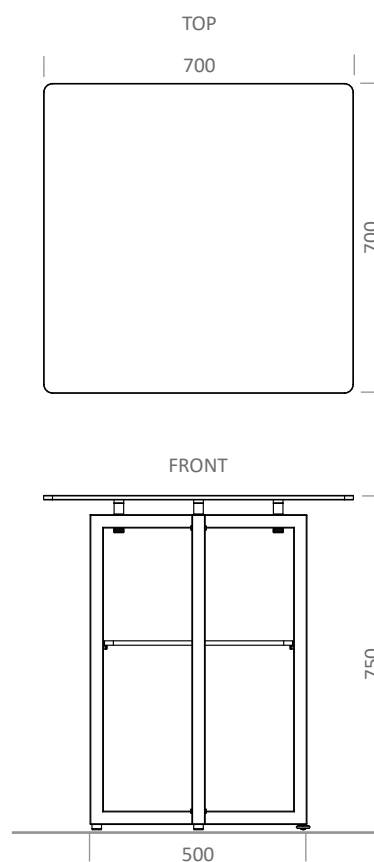

SCAPE – the foldable table system

VENTA[®]
BY BÜCHIN DESIGN

color example 100|402

Item No.: 24022

[LxWxH]: 700 x 700 x 750 mm

total weight: 20,4 kg (glass)

total weight: 15,9 kg (compact laminate)

Base

foldable base frame without side holder

material: steel, powder-coated

profile: 30 x 30 mm

weight: 6,3 kg

1 x adjustable foot

Table-top

[LxWxH]: 700 x 700 x 10 mm

material: compact laminate 10 mm (7 kg),
or safety glass 10 mm (12,5 kg)**Lower-tray**

dimensions: 425 x 425 mm

material: compact laminate 10 mm (2,6 kg),
or safety glass 4 mm (1,6 kg)**Warranty**

1 year

SCAPE – the foldable table system

connection from the foot to the table-top through a screw (not removable)

one adjustable foot on the bottom of the base frame

Item No.: 99137

[LxWxH]: 780 x 870 x 670 mm

Trolley for 5 x SCAPE_70_SQ_75_T (max. load)

weight (empty): 45 kg

weight (full): 147 kg (glass)