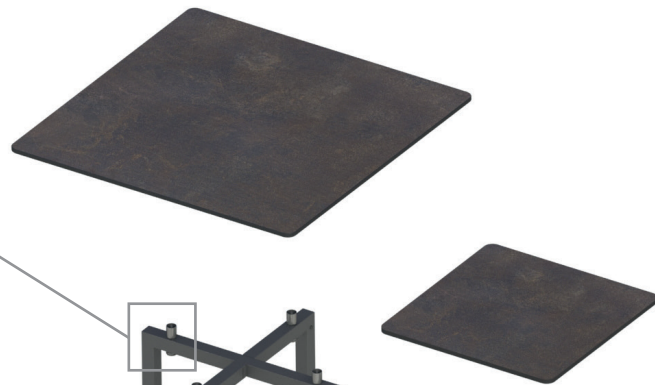

SCAPE – the foldable table system

VENTA[®]
BY BÜCHIN DESIGN

color example 100|402

Item No.: 24022

[LxWxH]: 700 x 700 x 750 mm

total weight: 20,4 kg (glass)

total weight: 15,9 kg (compact laminate)

Base

foldable base frame without side holder

material: steel, powder-coated

profile: 30 x 30 mm

weight: 6,3 kg

1 x adjustable foot

Table-top

[LxWxH]: 700 x 700 x 10 mm

material: compact laminate 10 mm (7 kg),
or safety glass 10 mm (12,5 kg)**Lower-tray**

dimensions: 425 x 425 mm

material: compact laminate 10 mm (2,6 kg),
or safety glass 4 mm (1,6 kg)**Warranty**

1 year

SCAPE – the foldable table system

connection from the foot to the table-top through a screw (not removable)

one adjustable foot on the bottom of the base frame

Item No.: 99137

[LxWxH]: 780 x 870 x 670 mm

Trolley for 5 x SCAPE_70_SQ_75_T (max. load)

weight (empty): 45 kg

weight (full): 147 kg (glass)