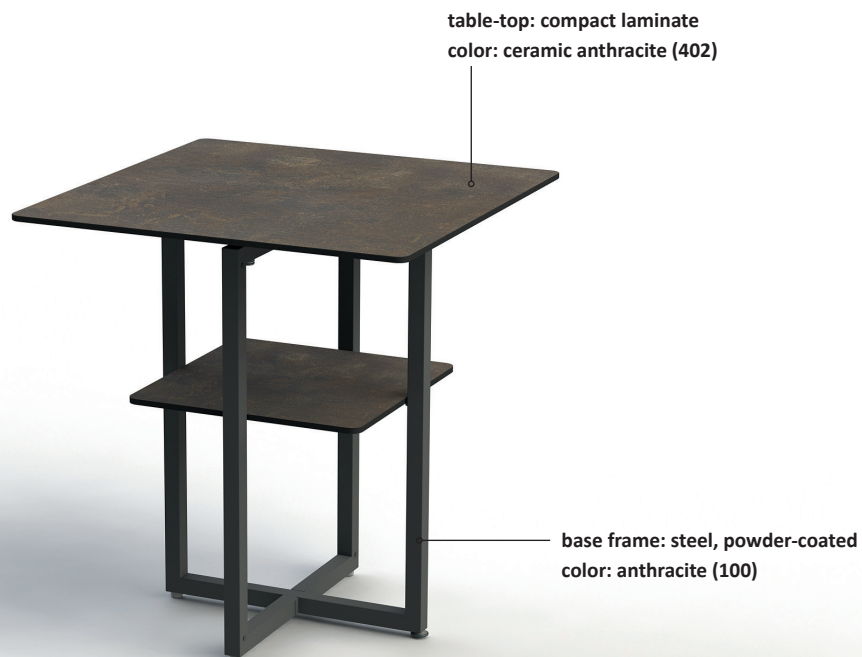

SCAPE – the foldable table system

VENTA[®]
BY BÜCHIN DESIGN

color example 100|402

Item No.: 24022

[LxWxH]: 700 x 700 x 750 mm

total weight: 20,4 kg (glass)

total weight: 15,9 kg (compact laminate)

Base

foldable base frame without side holder

material: steel, powder-coated

profile: 30 x 30 mm

weight: 6,3 kg

1 x adjustable foot

Table-top

[LxWxH]: 700 x 700 x 10 mm

material: compact laminate 10 mm (7 kg),
or safety glass 10 mm (12,5 kg)**Lower-tray**

dimensions: 425 x 425 mm

material: compact laminate 10 mm (2,6 kg),
or safety glass 4 mm (1,6 kg)**Warranty**

1 year

SCAPE – the foldable table system

connection from the foot to the table-top through a screw (not removable)

one adjustable foot on the bottom of the base frame

Item No.: 99137

[LxWxH]: 780 x 870 x 670 mm

Trolley for 5 x SCAPE_70_SQ_75_T (max. load)

weight (empty): 45 kg

weight (full): 147 kg (glass)