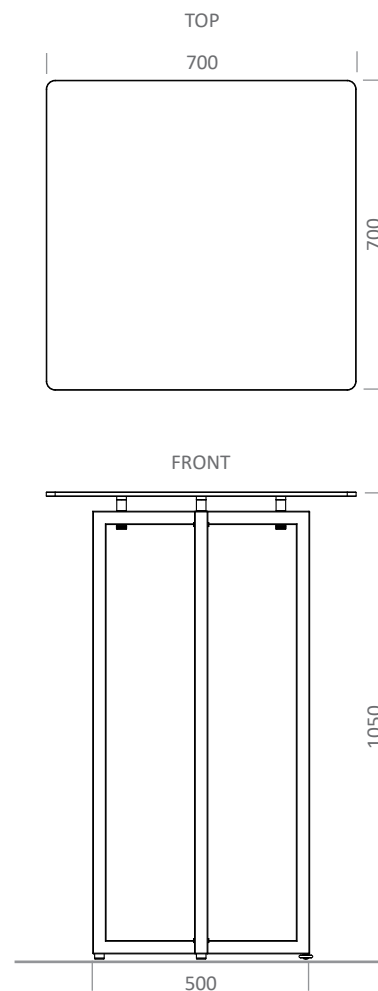

SCAPE – the foldable table system

 VENTA[®]
 BY BÜCHIN DESIGN

color example 100|402

Item No.: 24012

[LxWxH]: 700 x 700 x 1050 mm

total weight: 19,8 kg (glass)

total weight: 14,3 kg (compact laminate)

Base

foldable base frame without side holder

material: steel, powder-coated

profile: 30 x 30 mm

weight: 7,3 kg

1 x adjustable foot

Table-top

[LxWxH]: 700 x 700 x 10 mm

material: compact laminate 10 mm (7 kg),
or safety glass 10 mm (12,5 kg)**Warranty**

1 year

SCAPE – the foldable table system

connection from the foot to the table-top through a screw (not removable)

one adjustable foot on the bottom of the base frame

Item No.: 99137

[LxWxH]: 780 x 870 x 670 mm

Trolley for 5 x SCAPE_70_SQ_105 (max. load)

weight (empty): 45 kg

weight (full): 144 kg (glass)