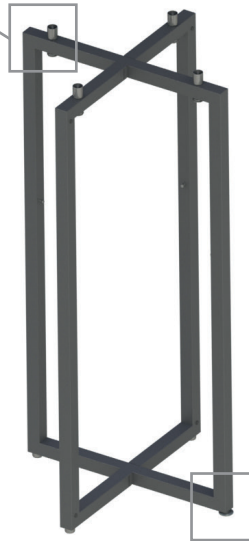

SCAPE – the foldable table system

 VENTA[®]
 BY BÜCHIN DESIGN

color example 100|402

Item No.: 24012

[LxWxH]: 700 x 700 x 1050 mm

total weight: 19,8 kg (glass)

total weight: 14,3 kg (compact laminate)

Base

foldable base frame without side holder

material: steel, powder-coated

profile: 30 x 30 mm

weight: 7,3 kg

1 x adjustable foot

Table-top

[LxWxH]: 700 x 700 x 10 mm

material: compact laminate 10 mm (7 kg),
or safety glass 10 mm (12,5 kg)**Warranty**

1 year

SCAPE – the foldable table system

connection from the foot to the table-top through a screw (not removable)

one adjustable foot on the bottom of the base frame

Item No.: 99137

[LxWxH]: 780 x 870 x 670 mm