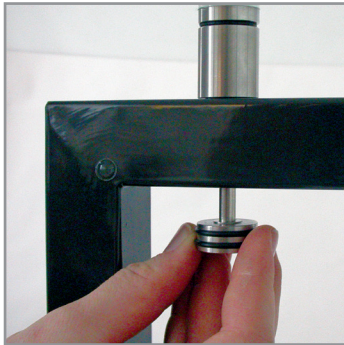

SCAPE – the foldable table system

 VENTA[®]
 BY BÜCHIN DESIGN

color example 100|402

Item No.: 24012

[LxWxH]: 700 x 700 x 1050 mm

total weight: 19,8 kg (glass)

total weight: 14,3 kg (compact laminate)

Base

foldable base frame without side holder

material: steel, powder-coated

profile: 30 x 30 mm

weight: 7,3 kg

1 x adjustable foot

Table-top

[LxWxH]: 700 x 700 x 10 mm

material: compact laminate 10 mm (7 kg),
or safety glass 10 mm (12,5 kg)**Warranty**

1 year

SCAPE – the foldable table system

connection from the foot to the table-top through a screw (not removable)

one adjustable foot on the bottom of the base frame

Item No.: 99137

[LxWxH]: 780 x 870 x 670 mm