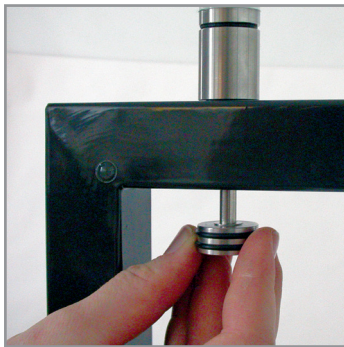

SCAPE – the foldable table system

 VENTA[®]
 BY BÜCHIN DESIGN

color example 100|402

Item No.: 24024

[LxWxH]: 700 x 700 x 1050 mm

total weight: 21,4 kg (glass)

total weight: 16,9 kg (compact laminate)

Base

foldable base frame without side holder

material: steel, powder-coated

profile: 30 x 30 mm

weight: 7,3 kg

1 x adjustable foot

Table-top

[LxWxH]: 700 x 700 x 10 mm

material: compact laminate 10 mm (7 kg),
or safety glass 10 mm (12,5 kg)**Lower-tray**

dimensions: 425 x 425 mm

material: compact laminate 10 mm (2,6 kg),
or safety glass 4 mm (1,6 kg)**Warranty**

1 year

SCAPE – the foldable table system

connection from the foot to the table-top through a screw (not removable)