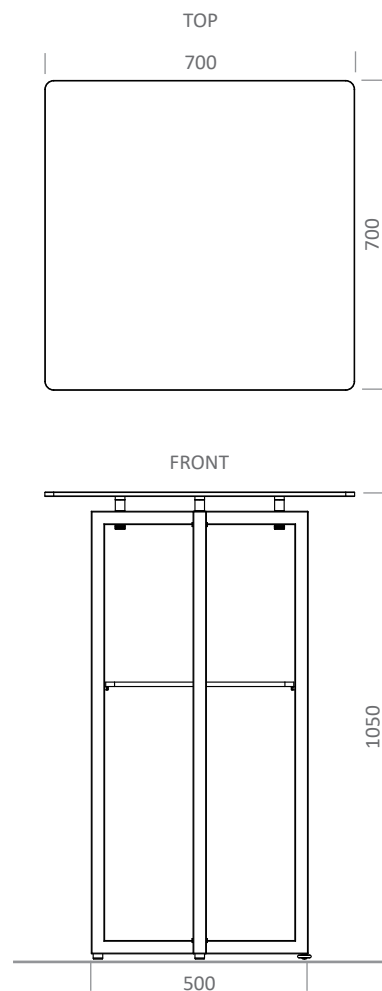

SCAPE – the foldable table system

 VENTA[®]
 BY BÜCHIN DESIGN

color example 100|402

Item No.: 24024

[LxWxH]: 700 x 700 x 1050 mm

total weight: 21,4 kg (glass)

total weight: 16,9 kg (compact laminate)

Base

foldable base frame without side holder

material: steel, powder-coated

profile: 30 x 30 mm

weight: 7,3 kg

1 x adjustable foot

Table-top

[LxWxH]: 700 x 700 x 10 mm

material: compact laminate 10 mm (7 kg),
or safety glass 10 mm (12,5 kg)**Lower-tray**

dimensions: 425 x 425 mm

material: compact laminate 10 mm (2,6 kg),
or safety glass 4 mm (1,6 kg)**Warranty**

1 year

SCAPE – the foldable table system

connection from the foot to the table-top through a screw (not removable)

one adjustable foot on the bottom of the base frame

Item No.: 99137

[LxWxH]: 780 x 870 x 670 mm

Trolley for 5 x SCAPE_70_SQ_105_T (max. load)

weight (empty): 45 kg

weight (full): 152 kg (glass)