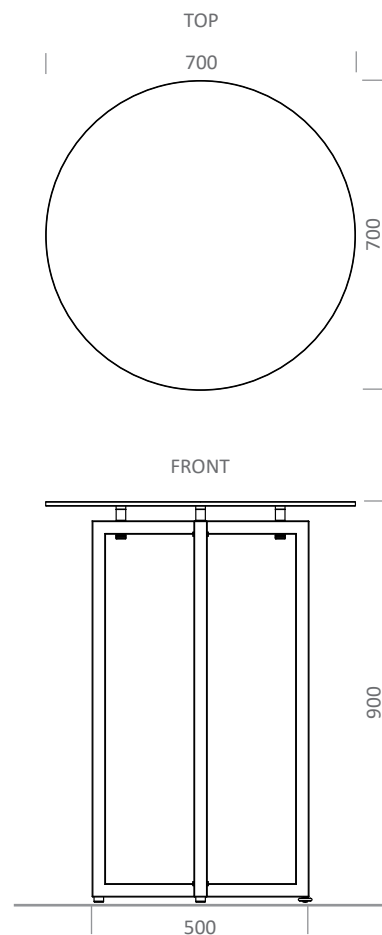

SCAPE – the foldable table system

VENTA[®]
BY BÜCHIN DESIGN

color example 100|402

Item No.: 24020

[LxWxH]: 700 x 700 x 900 mm

total weight: 16,8 kg (glass)

total weight: 12,3 kg (compact laminate)

Base

foldable base frame without side holder

material: steel, powder-coated

profile: 30 x 30 mm

weight: 6,3 kg

1 x adjustable foot

Table-top

diameter: 700 mm

material: compact laminate 10 mm (5,5 kg),
or safety glass 10 mm (10 kg)**Warranty**

1 year

SCAPE – the foldable table system

connection from the foot to the table-top through a screw (not removable)

one adjustable foot on the bottom of the base frame

Item No.: 99137

[LxWxH]: 780 x 870 x 670 mm

Trolley for 5 x SCAPE_70_RO_90 (max. load)

weight (empty): 45 kg

weight (full): 129 kg (glass)