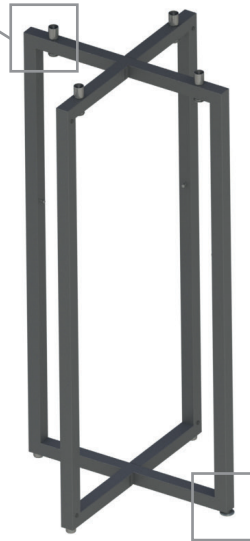

SCAPE – the foldable table system

VENTA[®]
BY BÜCHIN DESIGN

color example 100|402

Item No.: 24020

[LxWxH]: 700 x 700 x 900 mm

total weight: 16,8 kg (glass)

total weight: 12,3 kg (compact laminate)

Base

foldable base frame without side holder

material: steel, powder-coated

profile: 30 x 30 mm

weight: 6,3 kg

1 x adjustable foot

Table-top

diameter: 700 mm

material: compact laminate 10 mm (5,5 kg),
or safety glass 10 mm (10 kg)**Warranty**

1 year

SCAPE – the foldable table system

connection from the foot to the table-top through a screw (not removable)

one adjustable foot on the bottom of the base frame

Item No.: 99137

[LxWxH]: 780 x 870 x 670 mm