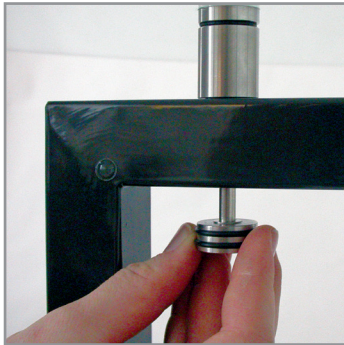

SCAPE – the foldable table system

VENTA[®]
BY BÜCHIN DESIGN

color example 100|402

Item No.: 24020

[LxWxH]: 700 x 700 x 900 mm

total weight: 16,8 kg (glass)

total weight: 12,3 kg (compact laminate)

Base

foldable base frame without side holder

material: steel, powder-coated

profile: 30 x 30 mm

weight: 6,3 kg

1 x adjustable foot

Table-top

diameter: 700 mm

material: compact laminate 10 mm (5,5 kg),
or safety glass 10 mm (10 kg)**Warranty**

1 year

SCAPE – the foldable table system

connection from the foot to the table-top through a screw (not removable)

one adjustable foot on the bottom of the base frame

Item No.: 99137

[LxWxH]: 780 x 870 x 670 mm