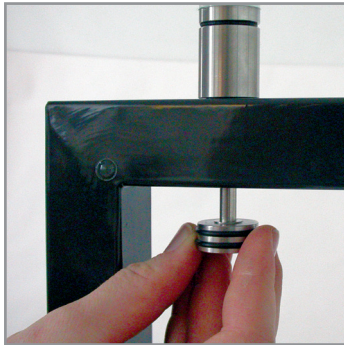

material: steel, powder-coated

profile: 30 x 30 mm

weight: 6,8 kg

1 x adjustable foot

Table-top

[LxWxH]: 700 x 700 x 10 mm

material: compact laminate 10 mm (5,5 kg),
or safety glass 10 mm (10 kg)**Lower-tray**

diameter: 425 mm

material: compact laminate 10 mm (2 kg),
or safety glass 4 mm (1,5 kg)**Warranty**

1 year

SCAPE – the foldable table system

VENTA[®]
BY BÜCHIN DESIGN

connection from the foot to the table-top through a screw (not removable)