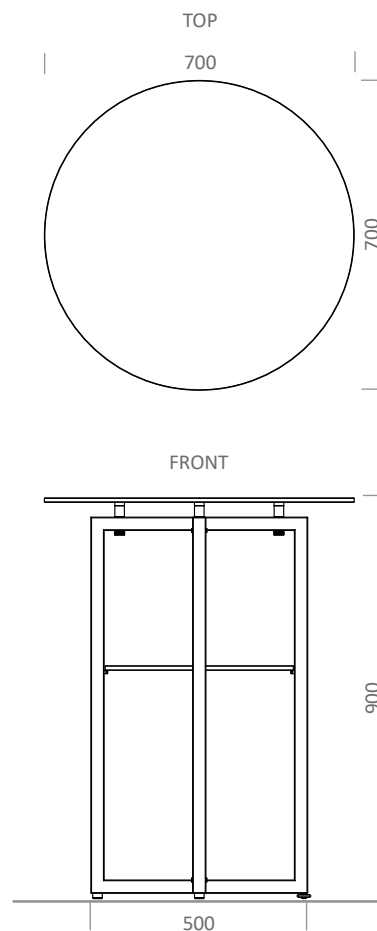

SCAPE – the foldable table system**VENTA**
BY BÜCHIN DESIGN

color example 100|402

Item No.: 24026

[LxWxH]: 700 x 700 x 900 mm

total weight: 18,3 kg (glass)

total weight: 14,3 kg (compact laminate)

Base

foldable base frame without side holder

material: steel, powder-coated

profile: 30 x 30 mm

weight: 6,8 kg

1 x adjustable foot

Table-top

[LxWxH]: 700 x 700 x 10 mm

material: compact laminate 10 mm (5,5 kg),
or safety glass 10 mm (10 kg)**Lower-tray**

diameter: 425 mm

material: compact laminate 10 mm (2 kg),
or safety glass 4 mm (1,5 kg)**Warranty**

1 year

SCAPE – the foldable table system

VENTA[®]
BY BÜCHIN DESIGN

connection from the foot to the table-top through a screw (not removable)

one adjustable foot on the bottom of the base frame

Item No.: 99137

[LxWxH]: 780 x 870 x 670 mm

Trolley for 5 x SCAPE_70_RO_90_T (max. load)

weight (empty): 45 kg

weight (full): 136,5 kg (glass)